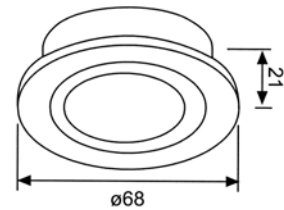

LMDL - 60

Halogen Recessed Downlight

Applications

- A recessed small downlight, Lumitron's LMDL-60, is suitable for low voltage halogen JC. Ideal for limited space such as wardrobes or inside the furniture or even for decorations in hotel, shopping, arcades, department stores, condominiums, discount stores, commercial lighting applications, exhibition halls, exclusive residential projects, and etc.

Specifications

- Housing: metal body and trim polyester powder-coated.
- Suitable for 12V JC 20W.
- Glass cover.
- Polyester powder-coating in: (add suffixes to Lumitron Ref.)
 - ☐ -SL: Silver color
 - ☐ -WH: White color
 - ☐ -G: Gold color
 - ☐ -BK: Black color
- Lampholder: G4, ceramic type.
- Transformer: magnetic or electronic transformer .
- Mounting: recessed mounting by supporting clips and fasteners.
- Diameter 68mm, cut-out 58mm.