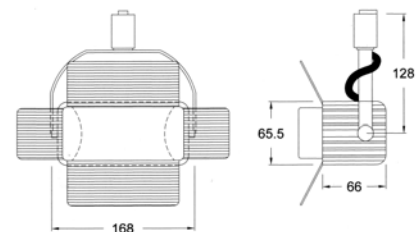

LMTL - 71

100-300W Halogen Track Light

A mini track / spot light luminaires for indoor use, employs main voltage halogen J-lamp. Lumitron's LMTL-71, is suitable for decorative interiors, display windows, shops, showrooms, exhibition halls, department stores, and other commercial areas.

Specifications

- Housing: corrosion resistant body with polyester powder coating finish in white or black color. Other color available on request.
- ☐ -WH: white color
- ☐ -BK: black color
- ☐ -SV: Silver color
- Reflector: high purity anodized aluminium reflector.
- Lampholder: R7S for J-type halogen lamp, ceramic type, VDE approved.
- Suitable for J-Type halogen, double-ended lamp 100-300W.
- Standards and Conformities: DIN, VDE, IEC, Class I Electrical.
- Installation/Mounting: surface mounting.

Accessories:

- ☐ -BD: Barn door (flap to control spill light)
- ☐ -RCF: Red color filter
- ☐ -GCF: Green color filter
- ☐ -BCF: Blue color filter
- ☐ -YCF: Yellow filter

Ordering Information

Lumitron Ref.	Lamp Type	Lumens	Color Temp (K)	Base	Remark
LMTL-71-100HAL	Halogen 100W	1,650	3,000	R7s	Recheck lumen with lamp catalog.
LMTL-71-150HAL	Halogen 150W	2,600	3,000	R7s	
LMTL-71-300HAL	Halogen 300W	5,000	3,000	R7s