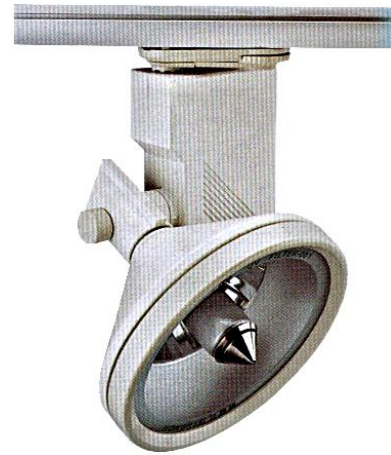

### 75-100W Halogen Track Light / Spot Light

A mini track / spot light luminaires for indoor use, employs main voltage halogen J-lamp. Lumitron's LMTL-74, is suitable for decorative interiors, display windows, shops, showrooms, exhibition halls, department stores, and other commercial areas.

#### Specifications

- Housing: corrosion resistant body with polyester powder coating finish in white or black color. Other color available on request.
- WH: white color
- BK: black color
- SV: Silver color
- Reflector: high purity anodized aluminium reflector.
- Diffuser: heat resistant, tempered glass with anti-glare source shield.
- Adjustable aiming and orientation in both vertical 0°-90° and vertical 0°-358°.
- Lampholder: R7S for J-type halogen lamp, ceramic type, VDE approved.
- Suitable for J-Type halogen, double-ended lamp 100-300W.
- Standards and Conformities: DIN, VDE, IEC, Class I Electrical.
- Installation/mounting: track mounting.
  - TR1: 1-phase track
  - TR3: 3-phase track