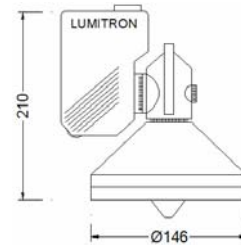

#### Specifications

- Housing: corrosion resistant body with polyester powder coating finish in white or black color. Other color available on request.
- WH: white color
- BK: black color
- SV: Silver color
- Reflector: high purity anodized aluminium reflector.
- Diffuser: heat resistant, tempered glass with anti-glare source shield.
- Adjustable aiming and orientation in both vertical 0°-90° and vertical 0°-358°.
- Lampholder: R7S for J-type halogen lamp, ceramic type, VDE approved.
- Suitable for J-Type halogen, double-ended lamp 100-300W.
- Standards and Conformities: DIN, VDE, IEC, Class I Electrical.
- Installation/mounting: track mounting.
  - TR1: 1-phase track
  - TR3: 3-phase track