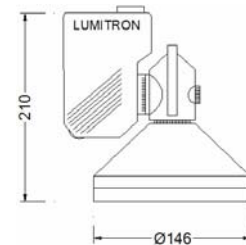

LMTL - 75

75-100W Halogen Track Light / Spot Light

A mini track / spot light luminaires for indoor use, employs main voltage halogen J-lamp. Lumitron's LMTL-75, is suitable for decorative interiors, display windows, shops, showrooms, exhibition halls, department stores, and other commercial areas.

Specifications

- Housing: corrosion resistant body with polyester powder coating finish in white or black color. Other color available on request.
- ☐ -WH: white color
- ☐ -BK: black color
- ☐ -SV: Silver color
- Reflector: high purity anodized aluminium reflector.
- Diffuser: heat resistant, tempered glass with anti-glare source shield.
- Adjustable aiming and orientation in both vertical 0°-90° and vertical 0°-358°.
- Lampholder: R7S for J-type halogen lamp, ceramic type, VDE approved.
- Suitable for J-Type halogen, double-ended lamp 100-300W.
- Standards and Conformities: DIN, VDE, IEC, Class I Electrical.
- Installation/mounting: track mounting.
 - ☐ -TR1: 1-phase track
 - ☐ -TR3: 3-phase track