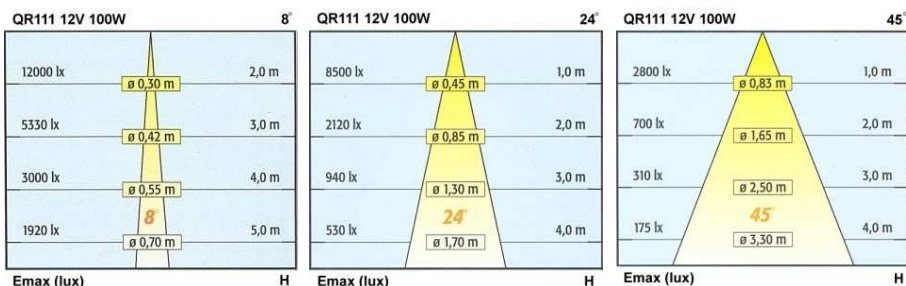

Specifications

- Housing: die-cast aluminium body.
- Polyester powder-coating finish in white color.
- Adjustable aiming and orientation in both vertical 0°-180° and vertical 0°-358°.
- Suitable for QR111 50W up to 75W.
- Lampholders: G53 base.
- Option
- ☐ -SM: Surface mounting.
- ☐ -TM: Track mounting.

LUMITRON

Lumitron Ref.	Lamp Type	Beam Angle	Color Temp (K)	Base
LMTL-81-50QR111	QR111 50W	4°, 8°, 24°	3,000°K	G53
LMTL-81-75QR111	QR111 75W	8°, 24°, 45°	3,000°K	G53