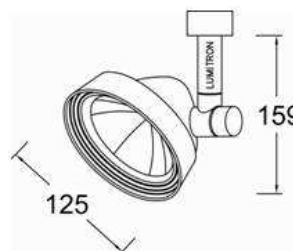

LMTL - 81

Track & Spot Light Halogen

Applications

A mini track / spot light luminaires for indoor use, Lumitron's LMTL-81, is suitable for decorative interiors, display windows, shops, showrooms, exhibition halls, department stores, and other commercial areas.

Specifications

- Housing: die-cast aluminium body.
- Polyester powder-coating finish in white color.
- Adjustable aiming and orientation in both vertical 0°-180° and vertical 0°-358°.
- Suitable for QR111 50W up to 75W.
- Lampholders: G53 base.
- Option
- ☐ -SM: Surface mounting.
- ☐ -TM: Track mounting.

LUMITRON

Lumitron Ref.	Lamp Type	Beam Angle	Color Temp (K)	Base
LMTL-81-50QR111	QR111 50W	4°, 8°, 24°	3,000°K	G53
LMTL-81-75QR111	QR111 75W	8°, 24°, 45°	3,000°K	G53