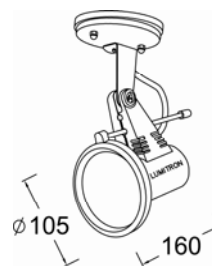

LMTL – 90

Track & Spot Light Halogen

Applications

A functional track light with pleasing design, Lumitron's LMTL-90, is suitable accent lighting in commercial applications, department stores, shopping arcades, hotels, museums, condominiums, restaurants, display areas, showrooms, and etc.

Specifications

- Housing: corrosion resistant die cast aluminium body with polyester powder coating finish in white, or silver color. Other color available on request.
- ☐ -WH: white color
- ☐ -SV: silver color
- Suitable for main voltage 220V PAR30 75-100W
- Lampholders: E27 base, ceramic type.
- Option
- ☐ -SM:Surface mounting.
- ☐ -TM:Track mounting.

Indy
decorative lights

Lumitron

L
U
M
I
T
R
O
N

Lumitron Ref.	Lamp Type	Beam Angle	Base
LMTL-90-75PAR30	PAR30 75W	10°-30°	E27
LMTL-90-100PAR30	PAR30 100W	10°-30°	E27