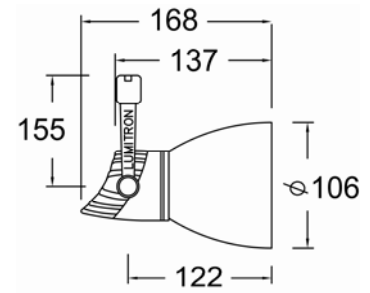

Specifications

- Housing: corrosion resistant die cast aluminium body with polyester powder coating finish in white, or silver color. Other color available on request.
- WH: white color
- SV: silver color
- Suitable for main voltage 220V PAR30 75W
- Lampholders: E27 base, ceramic type.
- Option
- SM: Surface mounting.
- TM: Track mounting.

L
U
M
I
T
R
O
N

Lumitron Ref.	Lamp Type	Beam Angle	Base
LMTL-91-75PAR30	PAR30 75W	10°-30°	E27