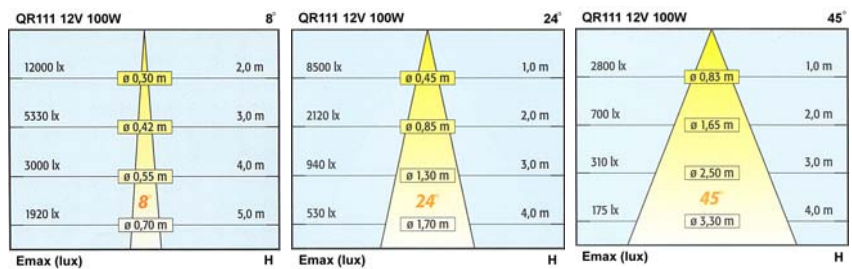

Specifications

- Housing: corrosion resistant die cast aluminium body with polyester powder coating finish in white, black, or silver color. Other color available on request.
- ☐ -WH: white color
- ☐ -BK: black color
- ☐ -SV: silver color
- Transformer: built-in type transformer.
- Lamp beam angle 4°, 8°, 24°, and 45°. Recheck lamp specifications.
- Suitable for QR111 50W up to 75W.
- Lampholder: G53, ceramic type, VDE approved.
- Standards and Conformities: DIN, VDE, IEC, Class I Electrical.
- Installation/Mounting: track or surface mounting.

Ordering Information

Lumitron Ref.	Lamp Type	Beam Angle	Color Temp.	Base	Remark
LMTL-66-50QR111	QR111 50W	4°, 8°, 24°	3,000°K	G53	
LMTL-66-75QR111	QR111 75W	8°, 24°, 45°	3,000°K	G53	