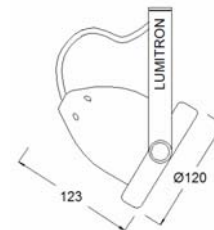

LMTL - 66

QR111 - Halogen Track Light / Spot Light

A mini track / spot light luminaires for indoor use, Lumitron's LMTL-66, is suitable for decorative interiors, display windows, shops, showrooms, exhibition halls, department stores, and other commercial areas.

Specifications

- Housing: corrosion resistant die cast aluminium body with polyester powder coating finish in white, black, or silver color. Other color available on request.
- ☐ -WH: white color
- ☐ -BK: black color
- ☐ -SV: silver color
- Transformer: built-in type transformer.
- Lamp beam angle 4°, 8°, 24°, and 45°. Recheck lamp specifications.
- Suitable for QR111 50W up to 75W.
- Lampholder: G53, ceramic type, VDE approved.
- Standards and Conformities: DIN, VDE, IEC, Class I Electrical.
- Installation/Mounting: track or surface mounting.