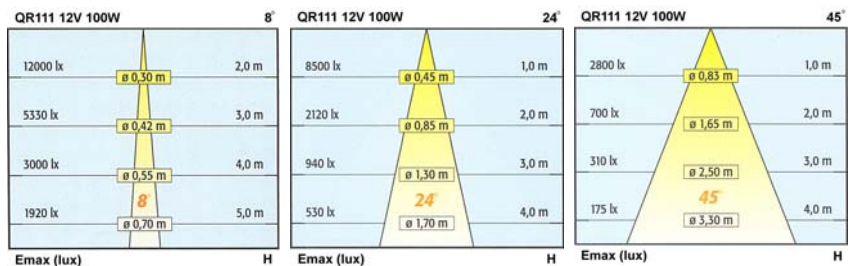

Specifications

- Housing: corrosion resistant die cast aluminium body with polyester powder coating finish in white, black, or silver color. Other color available on request.
- ☐ -WH: white color
- ☐ -BK: black color
- ☐ -SV: silver color
- Transformer: built-in type transformer.
- Lamp beam angle 4°, 8°, 24°, and 45°. Recheck lamp specifications.
- Suitable for QR111 50W up to 75W.
- Lampholder: G53, ceramic type, VDE approved.
- Standards and Conformities: DIN, VDE, IEC, Class I Electrical.
- Installation/Mounting: track or surface mounting.

Ordering Information

Lumitron Ref.	Lamp Type	Beam Angle	Color Temp.	Base	Remark
LMTL-67-50QR111	QR111 50W	4°, 8°, 24°	3,000°K	G53	
LMTL-67-75QR111	QR111 75W	8°, 24°, 45°	3,000°K	G53	
LMTL-67-100QR111	QR111 100W	8°, 24°, 45°	3,000°K	G53	