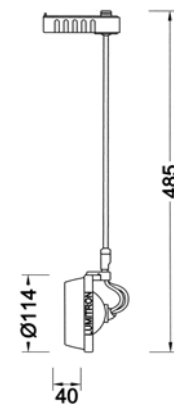

LMTL - 67

QR111 - Halogen Track Light / Spot Light

A mini track / spot light luminaires for indoor use, Lumitron's LMTL-67, is suitable for decorative interiors, display windows, shops, showrooms, exhibition halls, department stores, and other commercial areas.

Specifications

- Housing: corrosion resistant die cast aluminium body with polyester powder coating finish in white, black, or silver color. Other color available on request.
- ☐ -WH: white color
- ☐ -BK: black color
- ☐ -SV: silver color
- Transformer: built-in type transformer.
- Lamp beam angle 4°, 8°, 24°, and 45°. Recheck lamp specifications.
- Suitable for QR111 50W up to 75W.
- Lampholder: G53, ceramic type, VDE approved.
- Standards and Conformities: DIN, VDE, IEC, Class I Electrical.
- Installation/Mounting: track or surface mounting.

Ordering Information

Lumitron Ref.	Lamp Type	Beam Angle	Color Temp.	Base	Remark
LMTL-67-50QR111	QR111 50W	4°, 8°, 24°	3,000°K	G53	
LMTL-67-75QR111	QR111 75W	8°, 24°, 45°	3,000°K	G53	
LMTL-67-100QR111	QR111 100W	8°, 24°, 45°	3,000°K	G53	