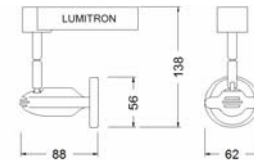

### MR 16 - Halogen Track Light / Spot Light

A mini track / spot light luminaires for indoor use, employs low voltage halogen lamp MR16. Lumitron's LMTL-55, is suitable for decorative interiors, display windows, shops, showrooms, exhibition halls, department stores, and other commercial areas.

#### Specifications

- Housing: corrosion resistant die cast aluminium body with polyester powder coating finish in white, black, or silver color. Other color available on request.
- ☐ -WH: white color
- ☐ -BK: black color
- ☐ -SV: silver color
- Transformer: built-in type, accommodates 220Vac / 12Vac transformer.
- Lamp beam angle 10°, 20°, 30°, and 40°. Recheck lamp specifications.
- Suitable for 12V MR16 20W up to 50W.
- Lampholder: GX5.3, ceramic type, VDE approved.
- Standards and Conformities: DIN, VDE, IEC, Class I Electrical.
- Installation/Mounting: track or surface mounting.