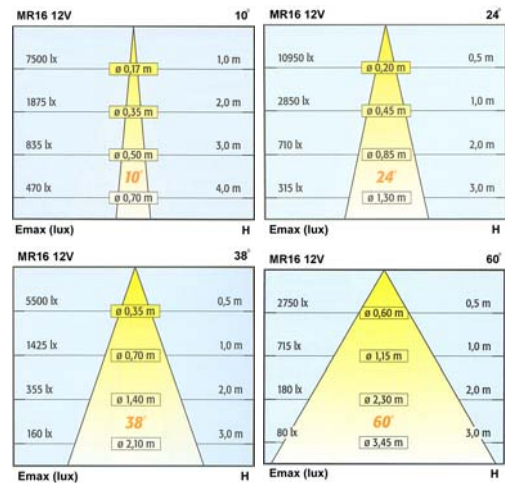

## LMTL - 55

#### Ordering Information

Lumitron Ref.	Lamp Type	Beam Angle	Color Temp.	Base	Remark
LMTL-55-20MR16	MR16 20W	10°-40°	3,000°K	GX5.3	
LMTL-55-35MR16	MR16 35W	10°-40°	3,000°K	GX5.3	
LMTL-55-50MR16	MR16 50W	10°-40°	3,000°K	GX5.3	