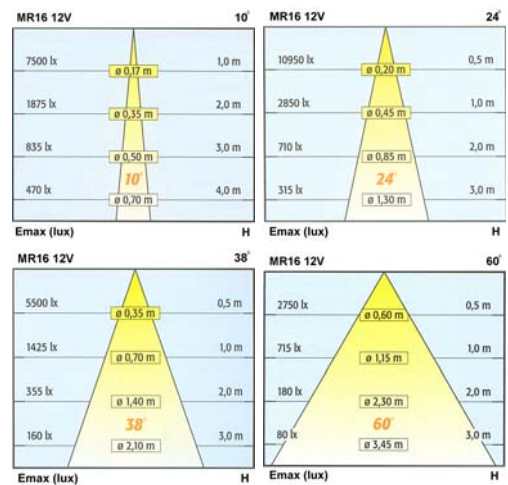

## LMTL - 60

#### Ordering Information

Lumitron Ref.	Lamp Type	Beam Angle	Color Temp.	Base	Remark
LMTL-60-20MR16	MR16 20W	10°-40°	3,000°K	GX5.3	
LMTL-60-35MR16	MR16 35W	10°-40°	3,000°K	GX5.3	
LMTL-60-50MR16	MR16 50W	10°-40°	3,000°K	GX5.3	