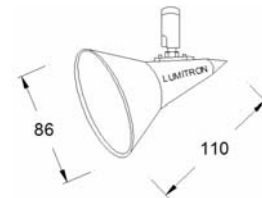

### MR 16 - Halogen Track Light / Spot Light

A mini track / spot light luminaires for indoor use, employs low voltage halogen lamp MR16. Lumitron's LMTL-60, is suitable for decorative interiors, display windows, shops, showrooms, exhibition halls, department stores, and other commercial areas.

#### Specifications

- Housing: corrosion resistant die cast aluminium body with polyester powder coating finish in white, black, or silver color. Other color available on request.
- ☐ -WH: white color
- ☐ -BK: black color
- ☐ -SV: silver color
- Transformer: built-in type, accommodates 220Vac / 12Vac transformer.
- Lamp beam angle 10°, 20°, 30°, and 40°. Recheck lamp specifications.
- Suitable for 12V MR16 20W up to 50W.
- Lampholder: GX5.3, ceramic type, VDE approved.
- Standards and Conformities: DIN, VDE, IEC, Class I Electrical.
- Installation/Mounting: track or surface mounting.