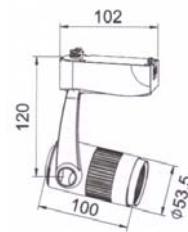

LMTL - 83

MR 11 - Halogen Track Light / Spot Light

A mini track / spot light luminaires for indoor use, employs low voltage halogen lamp MR11. Lumitron's LMTL-83, is suitable for decorative interiors, display windows, shops, showrooms, exhibition halls, department stores, and other commercial areas.

Specifications

- Housing: corrosion resistant die cast aluminium body with polyester powder coating finish in white, black, or silver color. Other color available on request.
- WH: white color
- BK: black color
- SV: silver color
- Transformer: built-in type, accommodates 220Vac / 12Vac transformer.
- Suitable for 12V MR11 35W
- Lampholder: GU4, ceramic type, VDE approved.
- Standards and Conformities: DIN, VDE, IEC, Class I Electrical.
- Mounting: track mounted with recess type track, or surface track.