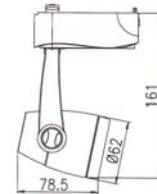

#### Specifications

- Housing: corrosion resistant die cast aluminium body with polyester powder coating finish in white, black, or silver color. Other color available on request.
- ☐ -WH: white color
- ☐ -BK: black color
- ☐ -SV: silver color
- Transformer: built-in type, accommodates 220Vac / 12Vac transformer.
- Lamp beam angle 10°, 20°, 30°, and 40°. Recheck lamp specifications.
- Suitable for 12V MR16 50W up to 75W.
- Lampholder: GX5.3, ceramic type, VDE approved.
- Standards and Conformities: DIN, VDE, IEC, Class I Electrical.
- Mounting: track mounted with recess type track, or surface track.