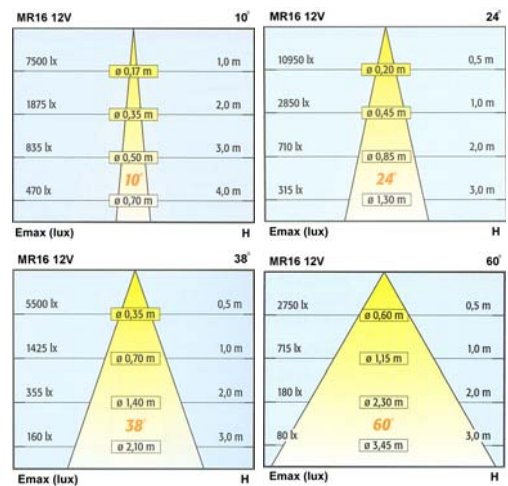

## LMTL - 85

#### Specifications

- Housing: corrosion resistant die cast aluminium body with polyester powder coating finish in white, black, or silver color. Other color available on request.
- ☐ -WH: white color
- ☐ -BK: black color
- ☐ -SV: silver color
- Transformer: built-in type, accommodates 220Vac / 12Vac transformer.
- Lamp beam angle 10°, 20°, 30°, and 40°. Recheck lamp specifications.
- Suitable for 12V MR16 50W up to 75W.
- Lampholder: GX5.3, ceramic type, VDE approved.
- Standards and Conformities: DIN, VDE, IEC, Class I Electrical.
- Mounting: track mounted with recess type track, or surface track.

#### Ordering Information

Lumitron Ref.	Lamp Type	Beam Angle	Color Temp.	Base	Remark
LMTL-85-50MR16	MR16 50W	10°-40°	3,000°K	GX5.3	