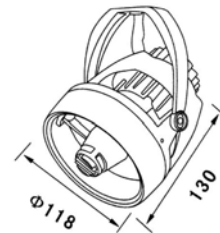

#### Specifications

- Housing: die-cast aluminium body.
- Polyester powder-coating finish in white, black, titanium color.
- Reflector: high purity anodized aluminium reflector chemically brighten.
- Suitable for CDM-T 70-150W.
- Lampholders: G12
- Installation: track mounted with recess type track.