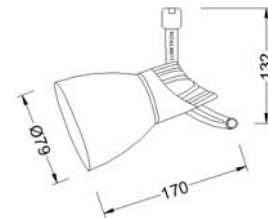

LMTL - 203

50W PAR20 Track Light

Applications

- A functional track light with pleasing design, Lumitron's LMTL-203, is suitable accent lighting in commercial applications, department stores, shopping arcades, hotels, museums, condominiums, restaurants, display areas, showrooms, and etc.

Specifications

- Housing: die-cast aluminium body.
- Polyester powder-coating finish in white, black, titanium color.
- Suitable for main voltage 220V PAR20 50W
- Lampholders: E27 base, ceramic type.
- Mounting: track mounted.

Ordering Information

Lumitron Ref.	Lamp Type	Beam	CCT.(K)	Base	Remark
LMTL-203-50PAR20	PAR20 50W	10° - 25°	2,900°K	E27	