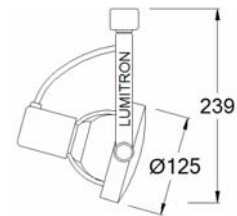

Specifications

- Housing: die-cast aluminium body.
- Polyester powder-coating finish in white, black, titanium color.
- Suitable for main voltage 220V PAR30 75-100W
- Lampholders: E27 base, ceramic type.
- Mounting: track mounted with recess type track, or surface track.

Ordering Information

Lumitron Ref.	Lamp Type	Beam	CCT.(K)	Base	Remark
LMTL-204-75PAR30	PAR30 75W	10° - 30°	3,000°K	E27	
LMTL-204-100PAR30	PAR30 100W	10° - 30°	3,000°K	E27	