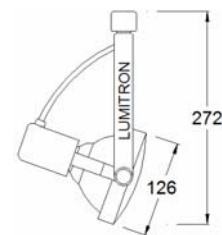

LMTL - 206

60-100W PAR38 Track Light

Applications

- A functional track light with pleasing design, Lumitron's LMTL-206, is suitable accent lighting in commercial applications, department stores, shopping arcades, hotels, museums, condominiums, restaurants, display areas, showrooms, and etc.

Specifications

- Housing: die-cast aluminium body.
- Polyester powder-coating finish in white, black, titanium color.
- Suitable for main voltage 220V PAR38 60-100W
- Lampholders: E27 base, ceramic type.
- Mounting: track mounted with recess type track, or surface track.