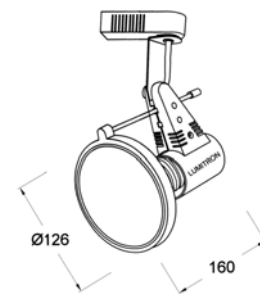

LMTL - 208

60-120W PAR38 Track Light

Applications

- A functional track light with pleasing design, Lumitron's LMTL-208, is suitable accent lighting in commercial applications, department stores, shopping arcades, hotels, museums, condominiums, restaurants, display areas, showrooms, and etc.

Specifications

- Housing: die-cast aluminium body.
- Polyester powder-coating finish in white, black, titanium color.
- Suitable for main voltage 220V PAR38 60-120W
- Lampholders: E27 base, ceramic type.
- Mounting: track mounted with recess type track, or surface track.