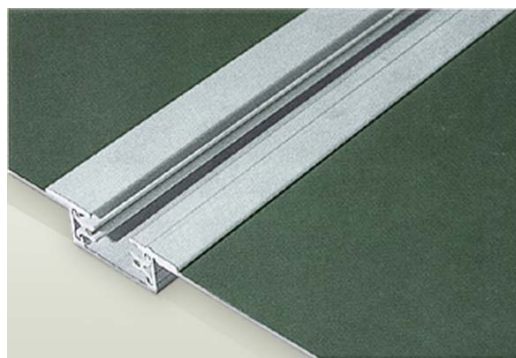

TRACK

Indy
decorative lights

LUMITRON

LMTS-1

- Extruded Aluminium, length 1-3m
- Surface Mounting
- Single Circuit Track
- Available in: White and Black

LMTS-1-S

LMTS-1-L

LMTS-1-I

LMTR-1

- Extruded Aluminium, length 1-3m
- Recessed Mounting
- Single Circuit Track
- Available in: White and Black

LMTR-1-S

LMTR-1-I

Mini Track

- Extruded Aluminum
- Surface Mounting
- Single Circuit Track
- Available in: White and Black