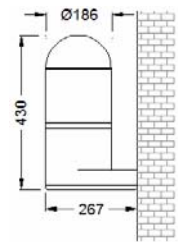

LMWL - 7

Wall Surface Mounted Down Light - IP 54

Architectural wall luminaries, Lumitron's LMWL-7, is specifically designed for decorative amenity applications such as public areas, commercial and residential areas. Applicable for various types of light source, including compact fluorescent lamps for energy saving applications. Ideal for terraces, corridors, walkways, columns, trees, entrances, and facades.

Specifications

- Corrosion resistant, die cast aluminium body.
- Colour: UV resistant polyester powder coat finish in White RAL 9010, Black RAL 9005, or silver aluminium color.
- Diffuser: high impact, UV-stabilized polycarbonate lens with choices:
  - ☐ CL: clear polycarbonate diffuser with louver.
  - ☐ OP: opal polycarbonate diffuser.
- Stainless steel screws.
- Durable silicone rubber gasket.
- Lampholder: VDE approved E27, G24d-3.
- Built-in control gear.
- IP54 Dust proof and splash proof conforming to DIN, VDE, IEC, Class I Electrical.

Ordering Information

Lumitron Ref.	Lamp Type	Lumen	Color Temp.	Base	Remarks
LMWL-7-60GLS	GLS 60W	730	2,700K	E27	Recheck lumen with lamp catalog.
LMWL-7-26PLC	PLC 26W	1,800	2,700-4,000K	G24d-3	
LMWL-7-70HPS	HPS 70W	5,600	2,000K	E27	
LMWL-7-70MH	MH 70W	5,300	3,200-4,000K	E27