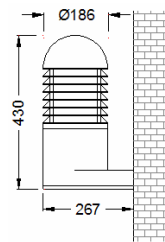

LMWL - 7

Wall Surface Mounted Down Light - IP 54

Architectural wall luminaries, Lumitron's LMWL-7, is specifically designed for decorative amenity applications such as public areas, commercial and residential areas. Applicable for various types of light source, including compact fluorescent lamps for energy saving applications. Ideal for terraces, corridors, walkways, columns, trees, entrances, and facades.

Specifications

- Corrosion resistant, die cast aluminium body.
- Colour: UV resistant polyester powder coat finish in White RAL 9010, Black RAL 9005, or silver aluminium color.
- Diffuser: high impact, UV-stabilized polycarbonate lens with choices:
 - CL: clear polycarbonate diffuser with louver.
 - OP: opal polycarbonate diffuser.
- Stainless steel screws.
- Durable silicone rubber gasket.
- Lampholder: VDE approved E27, G24d-3.
- Built-in control gear.
- IP54 Dust proof and splash proof conforming to DIN, VDE, IEC, Class I Electrical.