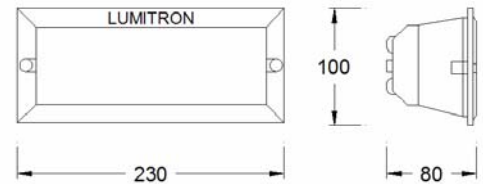

LMST - 2

13-18W PLC, 60W GLS Wall & Step Lights - IP 55

A high quality, premium-grade architectural lights as an ideal lighting solution for a wide variety of amenity areas, blending harmoniously with traditional and modern landscapes. Providing visual comforts and continuity, allowing the designers to achieve attractive styling and desirable theme. Lumitron's LMST-2 is specifically designed to incorporate long life compact fluorescent lamps. The low lamp wattages have significantly reduced the energy consumption of the units thus reducing the heat generated and the associated running costs. Ideal for steps, walls, walkways, stairways in residential, commercial or public areas.

Specifications

- Housing: sturdy construction, corrosion resistant die cast aluminium body and faceplate.
- Diffuser: high impact resistant, ultra violet (UV) stabilized frosted safety tempered glass diffuser.
- UV-stabilized polyester powder coating finish in black, white, silver. Other color available on request.
- Resistant to vandalism.
- Stainless steel screws.
- Sealed with durable silicone rubber gasket.
- Open with tools only.
- Built-in control gear.
- Suitable for recessed mounting in concrete or other surface.
- IP 55 Vandal resistant, dustproof and water jet-proof.
- Conforming to DIN, VDE, IEC, EN-60598-2. Class I Electrical.

Stainless Steel Version

Ordering Information

Lumitron Ref.	Lamp Type	Lumen	Color Temp.	Base	Remarks
LMST-2-60GLS	GLS 60W	730	2,700K	E27	Recheck lumen with lamp catalog.
LMST-2-11PLE-T	PLE-T 11W	600	2,700-4,000K	E27	
LMST-2-15PLE-T	PLE-T 15W	900	2,700-4,000K	E27	
LMST-2-7PLS	PLS 7W	400	2,700-4,000K	G23	
LMST-2-9PLS	PLS 9W	600	2,700-4,000K	G23	
LMST-2-13PLC	PLC 13W	900	2,700-4,000K	G24d-1	
LMST-2-18PLC	PLC 18W	1,200	2,700-4,000K	G24d-2	