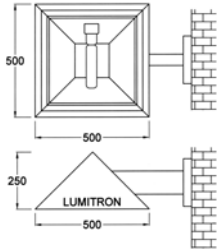

Specifications

- Housing: corrosion resistant, die cast aluminium alloy.
- UV stabilized polyester powder coat finish in White, Black, Silver.
- Reflector: anodized aluminium reflector.
- Diffuser: heat resistant, safety tempered glass lens.
- Lampholder: porcelain E27 or E40, 5 KV pulse rating.
- Sealed with silicone rubber gasket.
- Control Gear: Lumitron fixtures are standard with P.F corrected system. Lumitron employs only super-imposed ignitor (where required) to avoid ballast failures during ends of lamp life.
- High voltage, heat-resistant cable employed where applicable.
- Protection level IP55 dust-proof and jet-proof.
- Conforming to DIN, VDE, IEC Class I Electrical.

Type A for Streetlight

Type B for Streetlight

Type A for Wall Mounting

Type B for Wall Mounting

Ordering Information

Lumitron Ref.	Lamp Type	Lumens	CCT. (K)	Base	Remark
LMRW-30-150HPS	HPS 150W	14,500	2,000	E40	Recheck lumen with lamp catalog.
LMRW-30-250HPS	HPS 250W	27,000	2,000	E40	Mounting option: <input type="checkbox"/> Streetlight <input type="checkbox"/> Wall mounting
LMRW-30-100MH	MH 100W	8,500	3,200-4,000	E27	
LMRW-30-150MH	MH 150W	14,250	3,200-4,000	E27	
LMRW-30-250MH	MH 250W	21,000	4,000-6,000	E40	