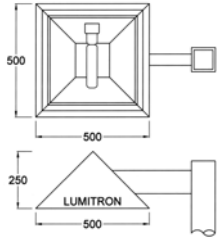

LMRW - 30

Street Light / Area Light - IP 55

An extensive design range of premium street lantern offering efficient lighting for safe and comfortable driving. Lumitron's LMRW-30, is designed to accept wide range of discharge lamps. Thanks to its unique shape and form. It provides elegant appearance, aesthetically suitable for prestigious projects. Ideal for major traffic roads, residential streets, arenas, modern architectural environments. Recommended mounting height of 4000-7000 mm.

Specifications

- Housing: corrosion resistant, die cast aluminium alloy.
- UV stabilized polyester powder coat finish in White, Black, Silver.
- Reflector: anodized aluminium reflector.
- Diffuser: heat resistant, safety tempered glass lens.
- Lampholder: porcelain E27 or E40, 5 KV pulse rating.
- Sealed with silicone rubber gasket.
- Control Gear: Lumitron fixtures are standard with P.F corrected system. Lumitron employs only super-imposed ignitor (where required) to avoid ballast failures during ends of lamp life.
- High voltage, heat-resistant cable employed where applicable.
- Protection level IP55 dust-proof and jet-proof.
- Conforming to DIN, VDE, IEC Class I Electrical.

Type A for Streetlight

Type B for Streetlight

Type A for Wall Mounting

Type B for Wall Mounting

Ordering Information

Lumitron Ref.	Lamp Type	Lumens	CCT. (K)	Base	Remark
LMRW-30-150HPS	HPS 150W	14,500	2,000	E40	Recheck lumen with lamp catalog.
LMRW-30-250HPS	HPS 250W	27,000	2,000	E40	Mounting option: <input type="checkbox"/> Streetlight <input type="checkbox"/> Wall mounting
LMRW-30-100MH	MH 100W	8,500	3,200-4,000	E27	
LMRW-30-150MH	MH 150W	14,250	3,200-4,000	E27	
LMRW-30-250MH	MH 250W	21,000	4,000-6,000	E40	