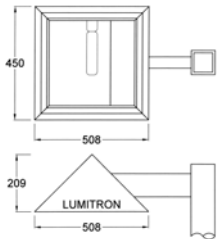

LMRW - 30

Street Light / Area Light - IP 55

An extensive design range of premium street lantern offering efficient lighting for safe and comfortable driving. Lumitron's LMRW-30, is designed to accept wide range of discharge lamps. Thanks to its unique shape and form. It provides elegant appearance, aesthetically suitable for prestigious projects. Ideal for major traffic roads, residential streets, arenas, modern architectural environments. Recommended mounting height of 4000-7000 mm.

Specifications

- Housing: corrosion resistant, die cast aluminium alloy.
- UV stabilized polyester powder coat finish in White, Black, Silver.
- Reflector: anodized aluminium reflector.
- Diffuser: heat resistant, safety tempered glass lens.
- Lampholder: porcelain E27 or E40, 5 KV pulse rating.
- Sealed with silicone rubber gasket.
- Control Gear: Lumitron fixtures are standard with P.F corrected system. Lumitron employs only super-imposed ignitor (where required) to avoid ballast failures during ends of lamp life.
- High voltage, heat-resistant cable employed where applicable.
- Protection level IP55 dust-proof and jet-proof.
- Conforming to DIN, VDE, IEC Class I Electrical.

Type A for Streetlight

Type B for Streetlight

Type A for Wall Mounting

Type B for Wall Mounting

Ordering Information

Lumitron Ref.	Lamp Type	Lumens	CCT. (K)	Base	Remark
LMRW-30-150HPS	HPS 150W	14,500	2,000	E40	Recheck lumen with lamp catalog.
LMRW-30-250HPS	HPS 250W	27,000	2,000	E40	Mounting option: <input type="checkbox"/> Streetlight <input type="checkbox"/> Wall mounting
LMRW-30-100MH	MH 100W	8,500	3,200-4,000	E27	
LMRW-30-150MH	MH 150W	14,250	3,200-4,000	E27	
LMRW-30-250MH	MH 250W	21,000	4,000-6,000	E40	