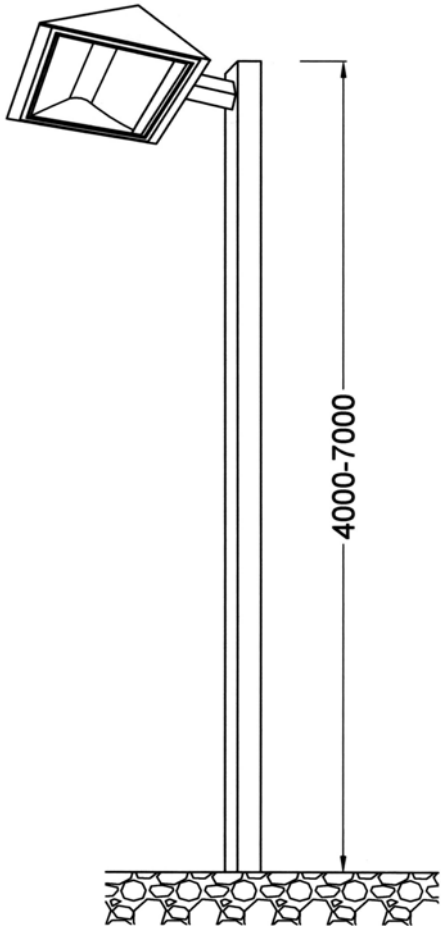

LMRW - 30

Street Light / Area Light - IP 55

An extensive design range of premium street lantern offering efficient lighting for safe and comfortable driving. Lumitron's LMRW-30, is designed to accept wide range of discharge lamps. Thanks to its unique shape and form. It provides elegant appearance, aesthetically suitable for prestigious projects. Ideal for major traffic roads, residential streets, arenas, modern architectural environments. Recommended mounting height of 4000-7000 mm.

Specifications

- Housing: corrosion resistant, die cast aluminium alloy.
- UV stabilized polyester powder coat finish in White, Black, Silver.
- Reflector: anodized aluminium reflector.
- Diffuser: heat resistant, safety tempered glass lens.
- Lampholder: porcelain E27 or E40, 5 KV pulse rating.
- Sealed with silicone rubber gasket.
- Control Gear: Lumitron fixtures are standard with P.F corrected system. Lumitron employs only super-imposed ignitor (where required) to avoid ballast failures during ends of lamp life.
- High voltage, heat-resistant cable employed where applicable.
- Protection level IP55 dust-proof and jet-proof.
- Conforming to DIN, VDE, IEC Class I Electrical.

Type A for Streetlight

Type B for Streetlight

Type A for Wall Mounting

Type B for Wall Mounting

Ordering Information

Lumitron Ref.	Lamp Type	Lumens	CCT. (K)	Base	Remark
LMRW-30-150HPS	HPS 150W	14,500	2,000	E40	Recheck lumen with lamp catalog.
LMRW-30-250HPS	HPS 250W	27,000	2,000	E40	Mounting option: <input type="checkbox"/> Streetlight <input type="checkbox"/> Wall mounting
LMRW-30-100MH	MH 100W	8,500	3,200-4,000	E27	
LMRW-30-150MH	MH 150W	14,250	3,200-4,000	E27	
LMRW-30-250MH	MH 250W	21,000	4,000-6,000	E40	