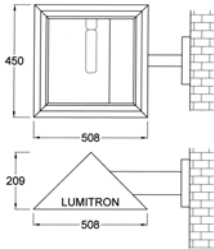

Specifications

- Housing: corrosion resistant, die cast aluminium alloy.
- UV stabilized polyester powder coat finish in White, Black, Silver.
- Reflector: anodized aluminium reflector.
- Diffuser: heat resistant, safety tempered glass lens.
- Lampholder: porcelain E27 or E40, 5 KV pulse rating.
- Sealed with silicone rubber gasket.
- Control Gear: Lumitron fixtures are standard with P.F corrected system. Lumitron employs only super-imposed ignitor (where required) to avoid ballast failures during ends of lamp life.
- High voltage, heat-resistant cable employed where applicable.
- Protection level IP55 dust-proof and jet-proof.
- Conforming to DIN, VDE, IEC Class I Electrical.

Type A for Streetlight

Type B for Streetlight

Type A for Wall Mounting

Type B for Wall Mounting

Ordering Information

Lumitron Ref.	Lamp Type	Lumens	CCT. (K)	Base	Remark
LMRW-30-150HPS	HPS 150W	14,500	2,000	E40	Recheck lumen with lamp catalog.
LMRW-30-250HPS	HPS 250W	27,000	2,000	E40	Mounting option: <input type="checkbox"/> Streetlight <input type="checkbox"/> Wall mounting
LMRW-30-100MH	MH 100W	8,500	3,200-4,000	E27	
LMRW-30-150MH	MH 150W	14,250	3,200-4,000	E27	
LMRW-30-250MH	MH 250W	21,000	4,000-6,000	E40	