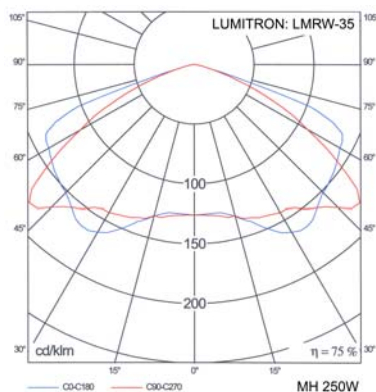

LMRW - 35

Street Light / Area Light - IP 65

An extensive design range of premium street lantern offering efficient lighting for safe and comfortable driving. Lumitron's LMRW-35, is designed to accept wide range of discharge lamps. Thanks to its unique shape and form. It provides elegant appearance, aesthetically suitable for prestigious projects. Ideal for major traffic roads, residential streets, arenas, modern architectural environments. Recommended mounting height of 4000-7000 mm.

Specifications

- Housing: corrosion resistant, die cast aluminium alloy.
- UV stabilized polyester powder coat finish in White, Black, Silver.
- Segmented profile reflector: anodized aluminium reflector. Providing smooth lighting distribution.
- Diffuser: heat resistant, safety tempered glass lens.
- Lampholder: porcelain E27 or E40, 5 KV pulse rating.
- Sealed with silicone rubber gasket.
- Control Gear: Lumitron fixtures are standard with P.F corrected system. Lumitron employs only super-imposed ignitor (where required) to avoid ballast failures during ends of lamp life.
- High voltage, heat-resistant cable employed where applicable.
- Protection level IP65, dust-tight and water-jetproof. Class I Electrical.
- Standard and Conformities: DIN, VDE, IEC, EN-60598-2.

Ordering Information

Lumitron Ref.	Lamp Type	Lumens	CCT. (K)	Base	Remark
LMRW-35-250HPS	HPS 250W	27,000	2,000	E40	Recheck lumen with lamp catalog.
LMRW-35-100MH	MH 100W	8,500	3,200-4,000	E40	
LMRW-35-150MH	MH 150W	14,250	3,200-4,000	E27	
LMRW-35-250MH	MH 250W	21,000	4,000-6,000	E27	