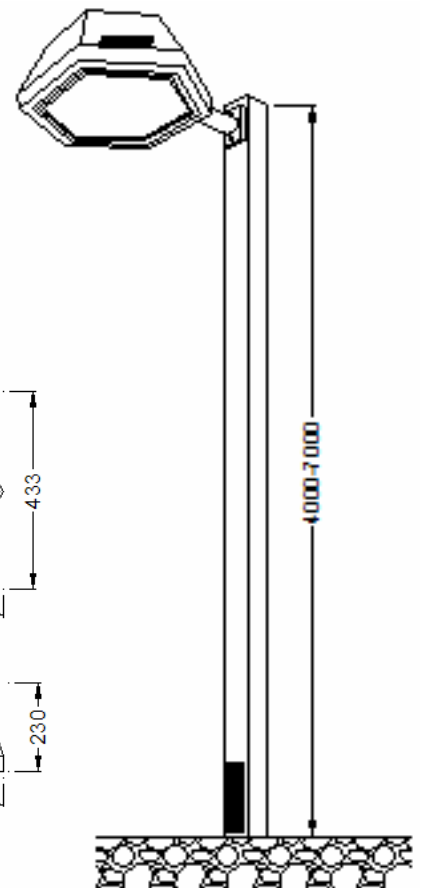

LMRW - 35

Street Light / Area Light - IP 65

An extensive design range of premium street lantern offering efficient lighting for safe and comfortable driving. Lumitron's LMRW-35, is designed to accept wide range of discharge lamps. Thanks to its unique shape and form. It provides elegant appearance, aesthetically suitable for prestigious projects. Ideal for major traffic roads, residential streets, arenas, modern architectural environments. Recommended mounting height of 4000-7000 mm.

Specifications

- Housing: corrosion resistant, die cast aluminium alloy.
- UV stabilized polyester powder coat finish in White, Black, Silver.
- Segmented profile reflector: anodized aluminium reflector. Providing smooth lighting distribution.
- Diffuser: heat resistant, safety tempered glass lens.
- Lampholder: porcelain E27 or E40, 5 KV pulse rating.
- Sealed with silicone rubber gasket.
- Control Gear: Lumitron fixtures are standard with P.F corrected system. Lumitron employs only super-imposed ignitor (where required) to avoid ballast failures during ends of lamp life.
- High voltage, heat-resistant cable employed where applicable.
- Protection level IP65, dust-tight and water-jetproof. Class I Electrical.
- Standard and Conformities: DIN, VDE, IEC, EN-60598-2.

Ordering Information

Lumitron Ref.	Lamp Type	Lumens	CCT. (K)	Base	Remark
LMRW-35-250HPS	HPS 250W	27,000	2,000	E40	Recheck lumen with lamp catalog.
LMRW-35-100MH	MH 100W	8,500	3,200-4,000	E40	
LMRW-35-150MH	MH 150W	14,250	3,200-4,000	E27	
LMRW-35-250MH	MH 250W	21,000	4,000-6,000	E27	