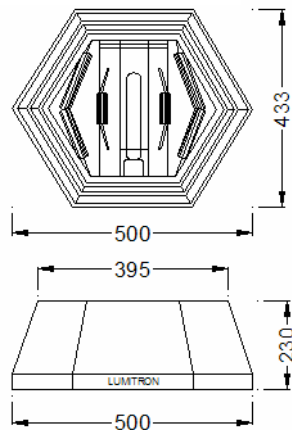

LMRW - 35

Street Light / Area Light - IP 65

An extensive design range of premium street lantern offering efficient lighting for safe and comfortable driving. Lumitron's LMRW-35, is designed to accept wide range of discharge lamps. Thanks to its unique shape and form. It provides elegant appearance, aesthetically suitable for prestigious projects. Ideal for major traffic roads, residential streets, arenas, modern architectural environments. Recommended mounting height of 4000-7000 mm.

Specifications

- Housing: corrosion resistant, die cast aluminium alloy.
- UV stabilized polyester powder coat finish in White, Black, Silver.
- Segmented profile reflector: anodized aluminium reflector. Providing smooth lighting distribution.
- Diffuser: heat resistant, safety tempered glass lens.
- Lampholder: porcelain E27 or E40, 5 KV pulse rating.
- Sealed with silicone rubber gasket.
- Control Gear: Lumitron fixtures are standard with P.F corrected system. Lumitron employs only super-imposed ignitor (where required) to avoid ballast failures during ends of lamp life.
- High voltage, heat-resistant cable employed where applicable.
- Protection level IP65, dust-tight and water-jetproof. Class I Electrical.
- Standard and Conformities: DIN, VDE, IEC, EN-60598-2.