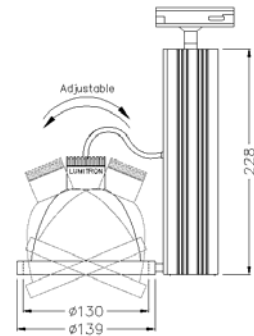

LMTL - 102

35-150W CDM-T Track Light

Applications

- A functional track light with pleasing design, Lumitron's LMTL-102, is suitable for CDM-T 35-150W. Ideal for accent lighting in commercial applications, department stores, shopping arcades, hotels, museums, condominiums, restaurants, display areas, showrooms, and etc.

Specifications

- Housing: die-cast aluminium body.
- Polyester powder-coating finish in white, black, silver color.
- Reflector: high quality anodized aluminium reflector. Choices of reflector:
 - NB: Narrow Beam 12° Reflector
 - WB: Wide Beam 36° Reflector
- Adjustable aiming and orientation in both horizontal 0°-358° and vertical 0°-90°.
- Suitable for CDM-T 35-150W
- Lampholders: G12
- Installation/Mounting:
 - TR3: 3-phase track mounting version
 - TR1: 1-phase track mounting version

Ordering Information

Lumitron Ref.	Lamp Type	Beam Angle	Lumen	Color Temp.	Base
LMTL-102-35CDM-T	CDM-T 35W	12°, 36°	3,300	3,000K	G12
LMTL-102-70CDM-T	CDM-T 70W	12°, 36°	6,600	3,000-4,200K	G12
LMTL-102-150CDM-T	CDM-T 150W	12°, 36°	14,000	3,000-4,200K	G12