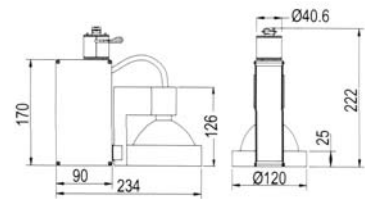

LMTL - 181

35-70W CDM-T, CDM-TC Track Light

Applications

- A functional track light with pleasing design, Lumitron's LMTL-181, is suitable for CDM-T, CDM-TC 35-70W. Ideal for accent lighting in commercial applications, department stores, shopping arcades, hotels, museums, condominiums, restaurants, display areas, showrooms, and etc.

Specifications

- Housing: die-cast aluminium body.
- Polyester powder-coating finish in white, black, silver color.
- Diffuser: heat resistant, safety tempered glass.
- Built-in Electronics Ballast
- Suitable for CDM-T, CDM-TC 35-70W
- Lampholders: G12, G8.5
- Installation/Mounting:
 - SM: surface mounting version (Remote Ballast)
 - TR3: 3-phase track mounting version
 - TR1: 1-phase track mounting version