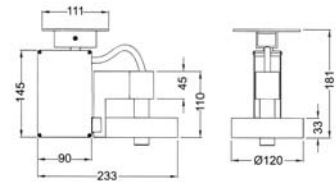

LMTL - 182

35-70W CDM-R111 Track Light

Applications

- A functional track light with pleasing design, Lumitron's LMTL-182, is suitable for CDM-111 35-70W. Ideal for accent lighting in commercial applications, department stores, shopping arcades, hotels, museums, condominiums, restaurants, display areas, showrooms, and etc.

Specifications

- Housing: die-cast aluminium body.
- Polyester powder-coating finish in white, black, silver color.
- Diffuser: heat resistant, safety tempered glass.
- Built-in Electronics Ballast
- Suitable for CDM-R111 35-70W
- Lampholders: G12, G8.5
- Installation/Mounting:
 - SM: surface mounting version (Remote Ballast)
 - TR3: 3-phase track mounting version
 - TR1: 1-phase track mounting version