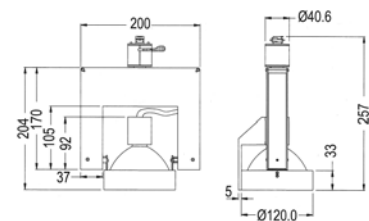

LMTL - 183

35-70W CDM-T, CDM-TC Track Light

Applications

- A functional track light with pleasing design, Lumitron's LMTL-183, is suitable for CDM-T, CDM-TC 35-70W. Ideal for accent lighting in commercial applications, department stores, shopping arcades, hotels, museums, condominiums, restaurants, display areas, showrooms, and etc.

Specifications

- Housing: die-cast aluminium body.
- Polyester powder-coating finish in white, black, silver color.
- Diffuser: heat resistant, safety tempered glass.
- Built-in Electronics Ballast
- Suitable for CDM-T, CDM-TC 35-70W
- Lampholders: G12, G8.5
- Installation/Mounting:
 - SM: surface mounting version (Remote Ballast)
 - TR3: 3-phase track mounting version
 - TR1: 1-phase track mounting version