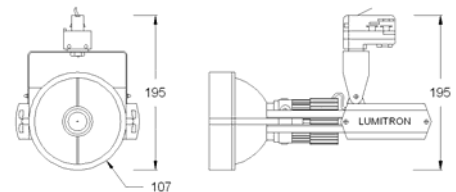

### 35-70W CDM-T Track Light

#### Specifications

- Housing: die-cast aluminium body.
- Polyester powder-coating finish in white, black, silver color.
- Reflector: high quality anodized aluminium reflector.
- Diffuser: heat resistant, safety tempered glass.
- Built-in electronics ballast
- Adjustable aiming and orientation in both horizontal 0°-358° and vertical 0°-90°.
- Suitable for CDM-T 35-70W
- Lampholders: G12
- Installation/Mounting:
  - TR3: 3-phase track mounting version
  - TR1: 1-phase track mounting version