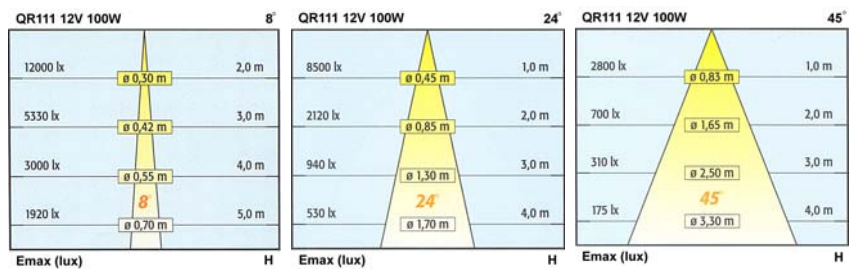

Specifications

- Housing: corrosion resistant die cast aluminium body with polyester powder coating finish in white, black, or silver color. Other color available on request.
- ☐ -WH: white color
- ☐ -BK: black color
- ☐ -SV: silver color
- Transformer: built-in type transformer.
- Lamp beam angle 4°, 8°, 24°, and 45°. Recheck lamp specifications.
- Suitable for QR111 50W up to 100W.
- Lampholder: G53, ceramic type, VDE approved.
- Standards and Conformities: DIN, VDE, IEC, Class I Electrical.
- Installation/Mounting: track or surface mounting.

Ordering Information

Lumitron Ref.	Lamp Type	Beam Angle	Color Temp.	Base	Remark
LMTL-88-50QR111	QR111 50W	4°, 8°, 24°	3,000°K	G53	
LMTL-88-75QR111	QR111 750W	8°, 24°, 45°	3,000°K	G53	
LMTL-88-100QR111	QR111 100W	8°, 24°, 45°	3,000°K	G53	