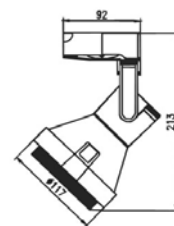

LMTL - 88

QR111 - Halogen Track Light / Spot Light

A mini track / spot light luminaires for indoor use, Lumitron's LMTL-88, is suitable for decorative interiors, display windows, shops, showrooms, exhibition halls, department stores, and other commercial areas.

Specifications

- Housing: corrosion resistant die cast aluminium body with polyester powder coating finish in white, black, or silver color. Other color available on request.
- ☐ -WH: white color
- ☐ -BK: black color
- ☐ -SV: silver color
- Transformer: built-in type transformer.
- Lamp beam angle 4°, 8°, 24°, and 45°. Recheck lamp specifications.
- Suitable for QR111 50W up to 100W.
- Lampholder: G53, ceramic type, VDE approved.
- Standards and Conformities: DIN, VDE, IEC, Class I Electrical.
- Installation/Mounting: track or surface mounting.