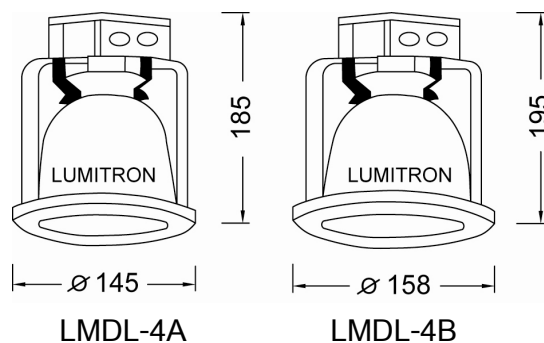

LMDL - 4

Recessed Downlight

A range of aesthetically-pleasing design, recessed downlight, vertical lamp direction, vertical lamp direction. Lumitron's LMDL-4 is suitable for GLS incandescent lamp and compact fluorescent lamp. Applicable for dusty and wet area such as bath room, and general areas. Suitable for commercial lighting applications, exclusive residential projects, shopping arcades, hotels, restaurants, condominiums, and etc.

Specifications

- Reflector: high quality anodized aluminium reflector.
- Housing: galvanized steel for superior corrosion resistance.
- Trim: die cast aluminium trim with polyester powder coating white finish.
- Suitable for GLS 60W, PLE 5-23W and PLC 10-18W
- Lampholders: E27, G24d
- Mounting: recessed mounting by supporting clips and fasteners.

Indy
decorative lights

Lumitron

LUMITRON REF.	Lamp	Lumen	Base
	GLS 60W	730	E27
LMDL-4A, Ø145	PLE 5W-23W	235-1,550	E27
LMDL-4B, Ø158	PLC 13W	900	G24d
	PLC 18W	1,200	G24d