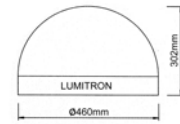

- Reflector: anodized aluminium reflector.
- Finish: polyester powder coated in black or white
- Diffuser: heat resistant, safety tempered glass lens.

- Housing: die cast aluminium lower body, choices of upper body:
 - AL: aluminium, down light
 - LC: luminous opal polycarbonate, up & down light
- Mounting: wall mounting and pole top entry
- IP 65, dustproof and jet-proof. Class I Electrical.
- Standard and Conformities: DIN, VDE, IEC.

LMRW-18A

LMRW-18B

LMRW-18C

Ordering Information

Lumitron Ref.	Lamp Type	Lumens	CCT. (K)	Base	Mounting Type
	HPS 150W	14,500	2,000	E40	
LMRW-18A	HPS 250W	27,000	2,000	E40	
LMRW-18B	MH 100W	8,500	3,200-4,000	E27	<input type="checkbox"/> PT: Post Top Entry
LMRW-18C	MH 150W	14,250	3,200-4,000	E27	<input type="checkbox"/> PTS: Post Top Side Entry
	MH 250W	21,000	4,000-6,000	E40	<input type="checkbox"/> WM: Wall Mounting