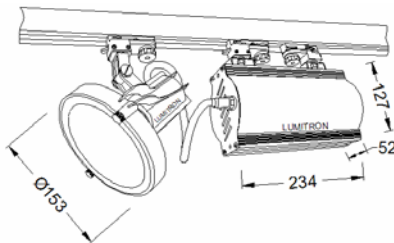

LMTL - 112

35-150W CDM-T Track Light

Applications

- A functional track light with pleasing design, Lumitron's LMTL-112, is suitable for CDM-T 35-150W. Ideal for accent lighting in commercial applications, department stores, shopping arcades, hotels, museums, condominiums, restaurants, display areas, showrooms, and etc.

Specifications

- Housing: die-cast aluminium body.
- Polyester powder-coating finish in white, black, titanium color.
- Adjustable aiming and orientation in both horizontal 0°-358° and vertical 0°-90°.
- Suitable for CDM-T 35-150W
- Lampholders: G12
- Mounting Type:
  - ☐ A: Small Ballast Box, Electronic Ballast.
  - ☐ B: Remote Ballast Box, Magnetic Ballast.
  - ☐ C: Magnetic Ballast.

Type B

Ordering Information

Lumitron Ref.	Lamp Type	Lumen	Color Temp.	Base	Remark
LMTL-112-35CDM-T	CDM-T 35W	3,300	3,000K	G12	
LMTL-112-70CDM-T	CDM-T 70W	6,600	3,000-4,200K	G12	
LMTL-112-150CDM-T	CDM-T 150W	14,000	3,000-4,200K	G12