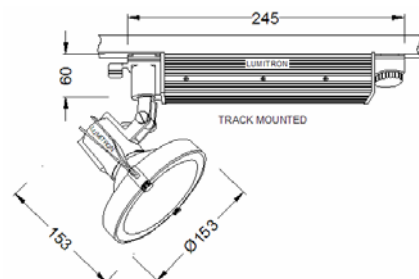

Type C (Track Mounted)

Ordering Information

Lumitron Ref.	Lamp Type	Lumen	Color Temp.	Base	Remark
LMTL-112-35CDM-T	CDM-T 35W	3,300	3,000K	G12	
LMTL-112-70CDM-T	CDM-T 70W	6,600	3,000-4,200K	G12	
LMTL-112-150CDM-T	CDM-T 150W	14,000	3,000-4,200K	G12