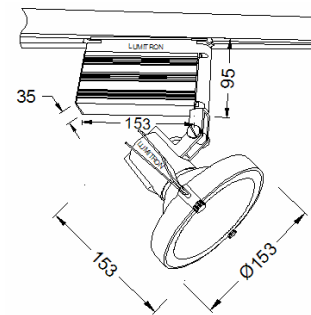

LMTL - 112

35-150W CDM-T Track Light

Applications

- A functional track light with pleasing design, Lumitron's LMTL-112, is suitable for CDM-T 35-150W. Ideal for accent lighting in commercial applications, department stores, shopping arcades, hotels, museums, condominiums, restaurants, display areas, showrooms, and etc.

Specifications

- Housing: die-cast aluminium body.
- Polyester powder-coating finish in white, black, titanium color.
- Adjustable aiming and orientation in both horizontal 0°-358° and vertical 0°-90°.
- Suitable for CDM-T 35-150W
- Lampholders: G12
- Mounting Type:
  - ☐ A: Small Ballast Box, Electronic Ballast.
  - ☐ B: Remote Ballast Box, Magnetic Ballast.
  - ☐ C: Magnetic Ballast.

Type B

Ordering Information

Lumitron Ref.	Lamp Type	Lumen	Color Temp.	Base	Remark
LMTL-112-35CDM-T	CDM-T 35W	3,300	3,000K	G12	
LMTL-112-70CDM-T	CDM-T 70W	6,600	3,000-4,200K	G12	
LMTL-112-150CDM-T	CDM-T 150W	14,000	3,000-4,200K	G12