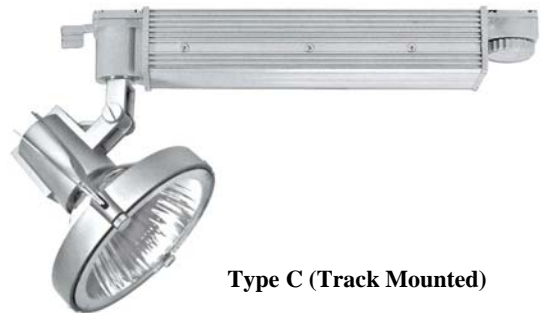

LMTL - 112

35-150W CDM-T Track Light

Applications

- A functional track light with pleasing design, Lumitron's LMTL-112, is suitable for CDM-T 35-150W. Ideal for accent lighting in commercial applications, department stores, shopping arcades, hotels, museums, condominiums, restaurants, display areas, showrooms, and etc.

Specifications

- Housing: die-cast aluminium body.
- Polyester powder-coating finish in white, black, titanium color.
- Adjustable aiming and orientation in both horizontal 0°-358° and vertical 0°-90°.
- Suitable for CDM-T 35-150W
- Lampholders: G12
- Mounting Type:
  - ☐ A: Small Ballast Box, Electronic Ballast.
  - ☐ B: Remote Ballast Box, Magnetic Ballast.
  - ☐ C: Magnetic Ballast.

Type B

Ordering Information

Lumitron Ref.	Lamp Type	Lumen	Color Temp.	Base	Remark
LMTL-112-35CDM-T	CDM-T 35W	3,300	3,000K	G12	
LMTL-112-70CDM-T	CDM-T 70W	6,600	3,000-4,200K	G12	
LMTL-112-150CDM-T	CDM-T 150W	14,000	3,000-4,200K	G12