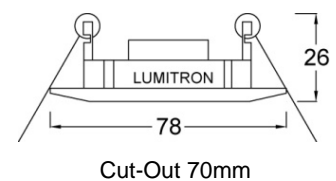

LMDL-38

Fixed Downlight