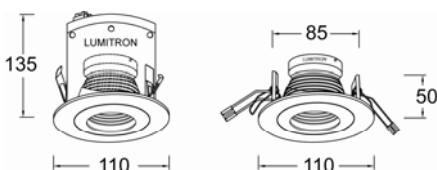

Adjustable Downlight

 MR16 20-50W 12V GX5.3

LMDL - 57

Adjustable Downlight

 MR16 20-50W 12V GX5.3

LMDL - 58

Fixed Downlight

 MR16 20-50W 12V GX5.3