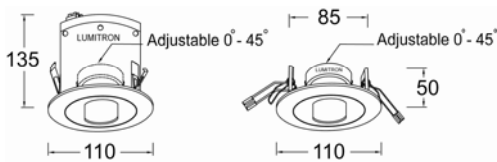

Adjustable Downlight

 MR16 20-50W 12V GX5.3

LMDL - 57

Adjustable Downlight

 MR16 20-50W 12V GX5.3

LMDL - 58

Fixed Downlight

 MR16 20-50W 12V GX5.3