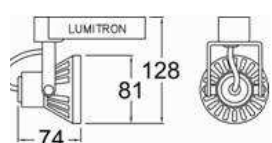

LMTL-22 MR16: 50W GX5.3