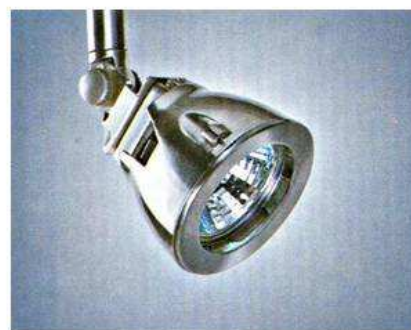

Track & Spot Light Halogen

LMTL-13 MR16: 50W GX5.3

LMTL-14 MR16: 50W GX5.3

LMTL-15 MR16: 50W GX5.3

LMTL-16 MR16: 50W GX5.3

LMTL-17 MR16: 50W GX5.3

LMTL-18 MR16: 50W GX5.3

LMTL-19 MR16: 50W GX5.3