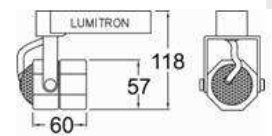

Track & Spot Light Halogen

LMTL-13 MR16: 50W GX5.3

LMTL-14 MR16: 50W GX5.3

LMTL-15 MR16: 50W GX5.3

LMTL-16 MR16: 50W GX5.3

LMTL-17 MR16: 50W GX5.3

LMTL-18 MR16: 50W GX5.3

LMTL-19 MR16: 50W GX5.3