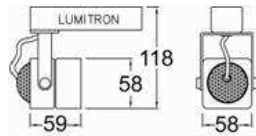

Track & Spot Light Halogen

LMTL-13 MR16: 50W GX5.3

LMTL-14 MR16: 50W GX5.3

LMTL-15 MR16: 50W GX5.3

LMTL-16 MR16: 50W GX5.3

LMTL-17 MR16: 50W GX5.3

LMTL-18 MR16: 50W GX5.3

LMTL-19 MR16: 50W GX5.3