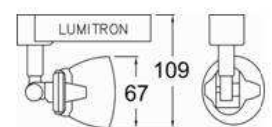

Track & Spot Light Halogen

LMTL-13 MR16: 50W GX5.3

LMTL-14 MR16: 50W GX5.3

LMTL-15 MR16: 50W GX5.3

LMTL-16 MR16: 50W GX5.3

LMTL-17 MR16: 50W GX5.3

LMTL-18 MR16: 50W GX5.3

LMTL-19 MR16: 50W GX5.3