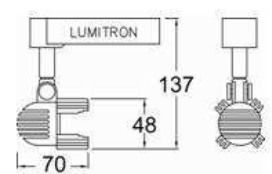

Track & Spot Light Halogen

LMTL-13 MR16: 50W GX5.3

LMTL-14 MR16: 50W GX5.3

LMTL-15 MR16: 50W GX5.3

LMTL-16 MR16: 50W GX5.3

LMTL-17 MR16: 50W GX5.3

LMTL-18 MR16: 50W GX5.3

LMTL-19 MR16: 50W GX5.3