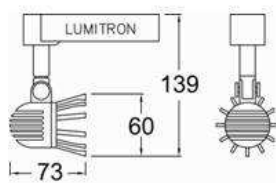

Track & Spot Light Halogen

LMTL-13 MR16: 50W GX5.3

LMTL-14 MR16: 50W GX5.3

LMTL-15 MR16: 50W GX5.3

LMTL-16 MR16: 50W GX5.3

LMTL-17 MR16: 50W GX5.3

LMTL-18 MR16: 50W GX5.3

LMTL-19 MR16: 50W GX5.3

LMTL-20 MR16: 50W GX5.3

LMTL-21 MR16: 50W GX5.3

LMTL-22 MR16: 50W GX5.3