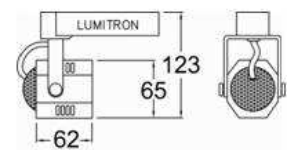

Track & Spot Light Halogen

LMTL-13 MR16: 50W GX5.3

LMTL-14 MR16: 50W GX5.3

LMTL-15 MR16: 50W GX5.3

LMTL-16 MR16: 50W GX5.3

LMTL-17 MR16: 50W GX5.3

LMTL-18 MR16: 50W GX5.3

LMTL-19 MR16: 50W GX5.3