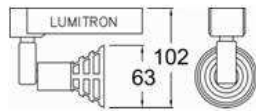

Track & Spot Light Halogen

LMTL-13 MR16: 50W GX5.3

LMTL-14 MR16: 50W GX5.3

LMTL-15 MR16: 50W GX5.3

LMTL-16 MR16: 50W GX5.3

LMTL-17 MR16: 50W GX5.3

LMTL-18 MR16: 50W GX5.3

LMTL-19 MR16: 50W GX5.3