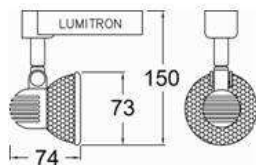

Track & Spot Light Halogen

LMTL-13 MR16: 50W GX5.3

LMTL-14 MR16: 50W GX5.3

LMTL-15 MR16: 50W GX5.3

LMTL-16 MR16: 50W GX5.3

LMTL-17 MR16: 50W GX5.3

LMTL-18 MR16: 50W GX5.3

LMTL-19 MR16: 50W GX5.3