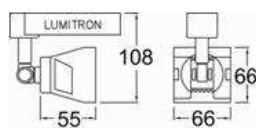

LMTL-21 MR16: 50W GX5.3