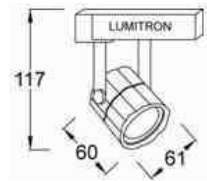

Track & Spot Light Halogen

LMTL-23 MR16: 50W GX5.3

LMTL-24 MR16: 50W GX5.3

LMTL-25 MR16: 50W GX5.3

LMTL-26 MR16: 50W GX5.3

LMTL-27 MR16: 50W GX5.3

LMTL-28 MR16: 50W GX5.3

LMTL-29 MR16: 50W GX5.3