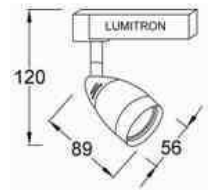

Track & Spot Light Halogen

LMTL-23 MR16: 50W GX5.3

LMTL-24 MR16: 50W GX5.3

LMTL-25 MR16: 50W GX5.3

LMTL-26 MR16: 50W GX5.3

LMTL-27 MR16: 50W GX5.3

LMTL-28 MR16: 50W GX5.3

LMTL-29 MR16: 50W GX5.3