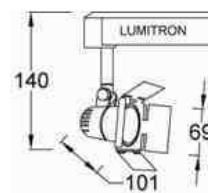

Track & Spot Light Halogen

LMTL-23 MR16: 50W GX5.3

LMTL-24 MR16: 50W GX5.3

LMTL-25 MR16: 50W GX5.3

LMTL-26 MR16: 50W GX5.3

LMTL-27 MR16: 50W GX5.3

LMTL-28 MR16: 50W GX5.3

LMTL-29 MR16: 50W GX5.3