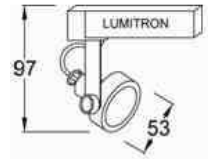

Track & Spot Light Halogen

LMTL-23 MR16: 50W GX5.3

LMTL-24 MR16: 50W GX5.3

LMTL-25 MR16: 50W GX5.3

LMTL-26 MR16: 50W GX5.3

LMTL-27 MR16: 50W GX5.3

LMTL-28 MR16: 50W GX5.3

LMTL-29 MR16: 50W GX5.3