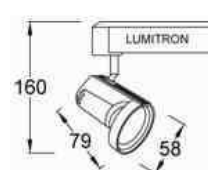

LMTL-32 MR16: 50W GX5.3

L
U
M
I
T
R
O
N