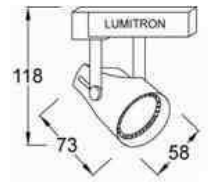

Track & Spot Light Halogen

LMTL-23 MR16: 50W GX5.3

LMTL-24 MR16: 50W GX5.3

LMTL-25 MR16: 50W GX5.3

LMTL-26 MR16: 50W GX5.3

LMTL-27 MR16: 50W GX5.3

LMTL-28 MR16: 50W GX5.3

LMTL-29 MR16: 50W GX5.3