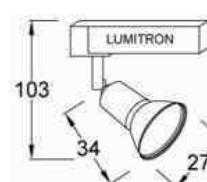

LMTL-31 MR16: 50W GX5.3