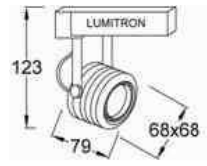

Track & Spot Light Halogen

LMTL-23 MR16: 50W GX5.3

LMTL-24 MR16: 50W GX5.3

LMTL-25 MR16: 50W GX5.3

LMTL-26 MR16: 50W GX5.3

LMTL-27 MR16: 50W GX5.3

LMTL-28 MR16: 50W GX5.3

LMTL-29 MR16: 50W GX5.3