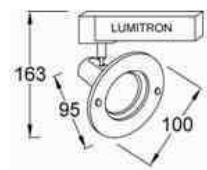

Track & Spot Light Halogen

LMTL-23 MR16: 50W GX5.3

LMTL-24 MR16: 50W GX5.3

LMTL-25 MR16: 50W GX5.3

LMTL-26 MR16: 50W GX5.3

LMTL-27 MR16: 50W GX5.3

LMTL-28 MR16: 50W GX5.3

LMTL-29 MR16: 50W GX5.3