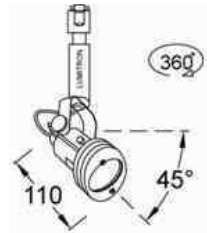

Track & Spot Light Halogen

LMTL-23 MR16: 50W GX5.3

LMTL-24 MR16: 50W GX5.3

LMTL-25 MR16: 50W GX5.3

LMTL-26 MR16: 50W GX5.3

LMTL-27 MR16: 50W GX5.3

LMTL-28 MR16: 50W GX5.3

LMTL-29 MR16: 50W GX5.3