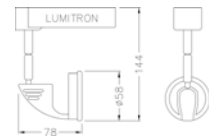

โคมสปอตไลท์และแทรคไลท์

Indy
decorative lights

LUMITRON

L
U
M
I
T
R
O
N

LMTL-33 MR16: 50W GX5.3

LMTL-34 MR16: 50W GX5.3

LMTL-35 MR16: 50W GX5.3

LMTL-36 MR16: 50W GX5.3

LMTL-37 MR16: 50W GX5.3

LMTL-38 MR16: 50W GX5.3

LMTL-39 MR16: 50W GX5.3

LMTL-40 MR16: 50W GX5.3

LMTL-41 MR16: 50W GX5.3

LMTL-42 MR16: 50W GX5.3