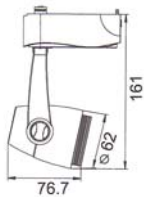

L  
U  
M  
I  
T  
R  
O  
N

**LMTL-83** MR11: 35W GU4

**LMTL-84** MR16: 50W GX5.3

**LMTL-85** MR16: 50W GX5.3

**LMTL-86** MR16: 50W GX5.3

**LMTL-87** QR111: 50-100W G53

**LMTL-88** QR111: 50-100W G53