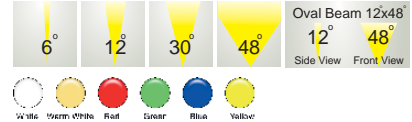

## ITFL-107

16W, 1 COB LED

15W, 6 LED (Color Change)

22W, 8 LED (Fixed Color)

ITFL-106-BM

ITFL-106-UB

ITFL - 106-UB

ITFL - 106-BM

## ITFL-115AS

Asymmetrical

60W, 30 LED (Fixed Color)

Industrial

Die Cast Aluminium Body	Safety Tempered Glass	90-265 VAC	50/60Hz Frequency Range	DMX512 Control Mode	-25°C to +50°C Ambient Temperature	IP66	ENERGY SAVING
-------------------------	-----------------------	------------	-------------------------	---------------------	------------------------------------	------	---------------