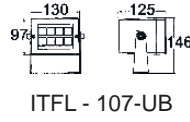

# LED Floodlight - IP66

ITFL-107-BM

ITFL-107-UB

ITFL - 107-UB

ITFL - 107-BM