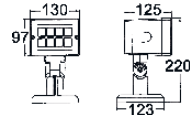

# LED Floodlight - IP66

ITFL-107-BM

ITFL-107-UB

ITFL - 107-UB

ITFL - 107-BM