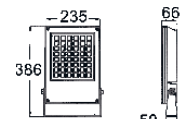

## ITFL-106

30W, 1 COB LED

36W, 15 LED (Color Change)

28W, 15 LED (Fixed Color)

ITFL-115AS-BM

ITFL-115-UB

ITFL-115-UB

ITFL-115-BM