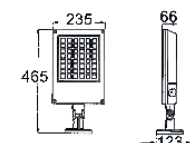

## ITFL-106

30W, 1 COB LED

36W, 15 LED (Color Change)

28W, 15 LED (Fixed Color)

ITFL-115AS-BM

ITFL-115-UB

ITFL-115-UB

ITFL-115-BM