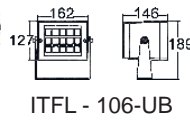

## ITFL-107

16W, 1 COB LED

15W, 6 LED (Color Change)

22W, 8 LED (Fixed Color)

ITFL-106-BM

ITFL-106-UB

ITFL - 106-UB

ITFL - 106-BM