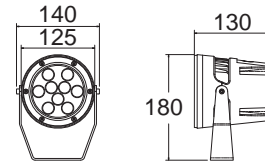

ITFL - 45
LED Floodlight Luminaires

ITFL-45-BM

ITFL-45-UB

Die Cast Aluminium Body	Safety Tempered Glass	100-240 VAC	50/60Hz Frequency Range	DMX512 Control Mode	-25°C to +40°C Ambient Temperature	IP66	ENERGY SAVING			
6°	15°	25°	40°	White	Warm White	Red	Green	Blue	Yellow	RGB

Option:

LUMITRON REF.	ITFL-45-13W	ITFL-45-18W
LED Quantity	9Pcs	9Pcs
LED Power	LED 13W	LED 18W
Input Voltage	AC100-240V	AC100-240V
Frequency Range	50/60Hz	50/60Hz
Color	RGB / Single Color	RGB / Single Color
Beam Angle	10°, 15°, 25°, 40°	10°, 15°, 25°, 40°
Control Mode	DMX512	DMX512
Protection Grade	IP66	IP66
Ambient Temperature	-25°C ~ 40°C	-25°C ~ 40°C
Mounting	Suitable for wall and ground mounting	