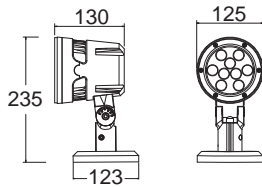

ITFL - 45
LED Floodlight Luminaires

ITFL-45-BM

ITFL-45-UB

Die Cast Aluminium Body	Safety Tempered Glass	100-240 VAC	50/60Hz Frequency Range	DMX512 Control Mode	-25°C to +40°C Ambient Temperature	IP66	ENERGY SAVING			
6°	15°	25°	40°	White	Warm White	Red	Green	Blue	Yellow	RGB

Option:

LUMITRON REF.	ITFL-45-13W	ITFL-45-18W
LED Quantity	9Pcs	9Pcs
LED Power	LED 13W	LED 18W
Input Voltage	AC100-240V	AC100-240V
Frequency Range	50/60Hz	50/60Hz
Color	RGB / Single Color	RGB / Single Color
Beam Angle	10°, 15°, 25°, 40°	10°, 15°, 25°, 40°
Control Mode	DMX512	DMX512
Protection Grade	IP66	IP66
Ambient Temperature	-25°C ~ 40°C	-25°C ~ 40°C
Mounting	Suitable for wall and ground mounting	