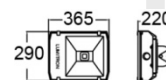

Die Cast Aluminium Body	Safety Tempered Glass	CRI >80	100-240 VAC	≥0.95 Power Factor

IP65

ITFL-75

REF.	วัตต์	ลูเมน	ใช้แทน
ITFL-75-50W	50W	4,150-4,500	MV 250W, MH-HPS 100-150W
ITFL-75-80W	80W	6,640-7,200	MV 400W, MH-HPS 150W-250W
ITFL-75-100W	100W	8,300-9,000	MV 400W, MH-HPS 150W-250W