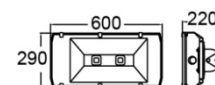

ITFL-67

REF.	วัตต์	ลูเมน	ใช้แทน
ITFL-67-100W	100W	8,300-9,000	MV 400W, MH-HPS 150W-250W
ITFL-67-120W	120W	9,960-10,800	MV 400W, MH-HPS 250W
ITFL-67-160W	160W	13,280-14,400	MV 400W, MH-HPS 250W-400W
ITFL-67-200W	200W	16,600-18,000	MV 400W, MH-HPS 250W-400W