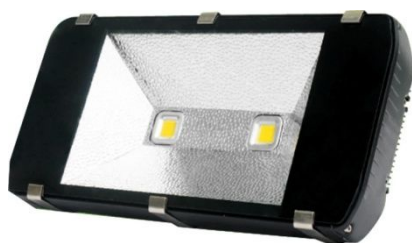

ITFL-67

REF.	วัตต์	ลูเมน	ใช้แทน
ITFL-67-100W	100W	8,300-9,000	MV 400W, MH-HPS 150W-250W
ITFL-67-120W	120W	9,960-10,800	MV 400W, MH-HPS 250W
ITFL-67-160W	160W	13,280-14,400	MV 400W, MH-HPS 250W-400W
ITFL-67-200W	200W	16,600-18,000	MV 400W, MH-HPS 250W-400W