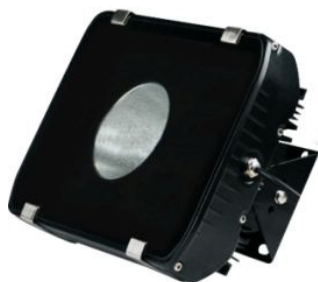

# LED Floodlight - IP65

Die Cast Aluminium Body	Safety Tempered Glass	CRI >80	100-240 VAC	≥0.95 Power Factor
-------------------------	-----------------------	---------	-------------	--------------------

**IP65**

Warm White Cool White Daylight