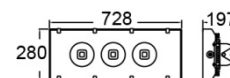

ITFL-78

REF.	วัตต์	ลูเมน	ใช้แทน
ITFL-78-150W	150W	12,450-13,500	MV 400W, MH-HPS 250W-400W
ITFL-78-180W	180W	14,940-16,200	MV 400W, MH-HPS 250W-400W