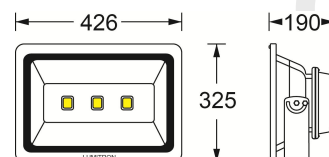

LED Floodlight

Die Cast Aluminium Body	Safety Tempered Glass	CRI >80	100-240 VAC	≥0.95 Power Factor	IP65	ENERGY SAVING	Oval Beam 150°x75° 120° Side View 60° Front View	Warm White Neutral White Daylight White

ITFL-81

REF.	วัตต์	ลูเมน	ใช้แทน
ITFL-81-70W	70W	5,100-5,700	MH 250W, MH-PHS 100-150W
ITFL-81-80W	80W	5,950-6,650	MH 250W, MH-PHS 100-150W
ITFL-81-100W	100W	6,800-7,600	MH 250W, MH-PHS 100-150W

ITFL-82

REF.	วัตต์	ลูเมน	ใช้แทน
ITFL-82-150W	3x50W	12,450-13,500	MH 400W, MH-HPS 250W

ITFL-176

REF.	วัตต์	ลูเมน	ใช้แทน
ITFL-176-200W	4x50W	13,000-14,000	MH 400W, MH-HPS 250W