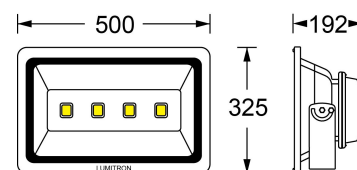

ITFL-82

REF.	วัตต์	ลูเมน	ใช้แทน
ITFL-82-150W	3x50W	12,450-13,500	MH 400W, MH-HPS 250W

ITFL-176

REF.	วัตต์	ลูเมน	ใช้แทน
ITFL-176-200W	4x50W	13,000-14,000	MH 400W, MH-HPS 250W