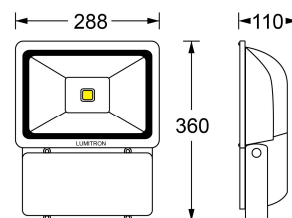

LED Floodlight

Die Cast Aluminium Body	Safety Tempered Glass	CRI >80	100-240 VAC	≥0.95 Power Factor	IP65	ENERGY SAVING	Oval Beam 150°x75° 120° Side View 60° Front View	Warm White Neutral White Daylight White
-------------------------	-----------------------	---------	-------------	--------------------	------	---------------	--	---