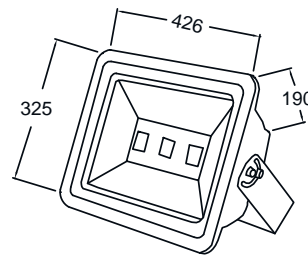

ITFL - 82

Power LED 150W, 12,450-13,500lm

	85-264 VAC

LED