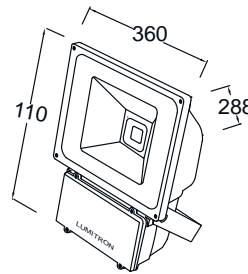

ITFL - 81

Power LED 100W, 6,800-7,600lm

	100-240 VAC