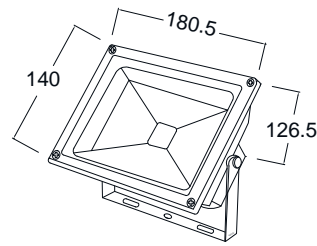

ITFL-87-20W

Power LED 20W, 1,600lm