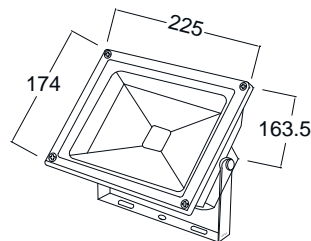

ITFL-88-30W

Power LED 30W, 2,400lm