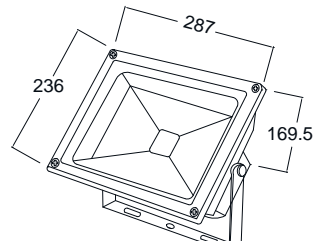

ITFL-89-50W