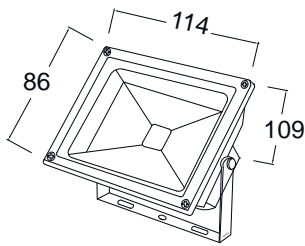

**ITFL - 34**  
**LED Floodlight - IP65**

- Die cast aluminium body, Safety tempered glass, IP65
- Stainless steel screw, Durable silicone rubber gasket
- Color Temp: 2700K, 6500K
- Input Voltage: 220VAC
- Beam Angle: Horizontal 120° x Vertical 60°