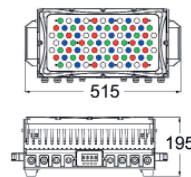

LED Floodlight - IP65

- Die cast aluminium body, Safety tempered glass, IP65

ITFL - 17

LED 18x1W
LEDRGB 18x1W

ITFL - 18

LED 36x1W
LEDRGB 36x1W

220 VAC	24VDC	DMX512
Fixed color	RGB color	Control

ITFL - 99

LED 84x3W (21R, 21G, 21B, 21W)

ITFL - 100

LED 42x6W (4 in 1 RGBW)

ITFL - 113

168LED 520W (42R+42G+42B+42W)

ITFL - 114

84LED 440W (4 in 1 RGBW)

100-240 VAC	DMX512	Master-Slave
Input Voltage	Control	Mode