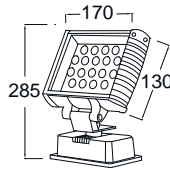

LED Floodlight - IP65

- Die cast aluminium body, Safety tempered glass, IP65

ITFL - 17

LED 18x1W
LEDRGB 18x1W

ITFL - 18

LED 36x1W
LEDRGB 36x1W

220 VAC	24VDC	DMX512
Fixed color	RGB color	Control

ITFL - 99