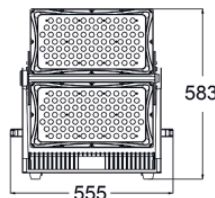

LED Floodlight - IP65

- Die cast aluminium body, Safety tempered glass, IP65

ITFL - 17

LED 18x1W
LEDRGB 18x1W

ITFL - 18

LED 36x1W
LEDRGB 36x1W

220 VAC	24VDC	DMX512
Fixed color	RGB color	Control

ITFL - 99

LED 84x3W (21R, 21G, 21B, 21W)

ITFL - 100

LED 42x6W (4 in 1 RGBW)

ITFL - 113

168LED 520W (42R+42G+42B+42W)

ITFL - 114

84LED 440W (4 in 1 RGBW)

100-240 VAC	DMX512	Master-Slave
Input Voltage	Control	Mode