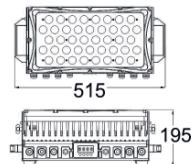

LED Floodlight - IP65

- Die cast aluminium body, Safety tempered glass, IP65

ITFL - 17

LED 18x1W
LEDRGB 18x1W

ITFL - 18

LED 36x1W
LEDRGB 36x1W

220 VAC	24VDC	DMX512
Fixed color	RGB color	Control

ITFL - 99

LED 84x3W (21R, 21G, 21B, 21W)

ITFL - 100

LED 42x6W (4 in 1 RGBW)

ITFL - 113

168LED 520W (42R+42G+42B+42W)

ITFL - 114

84LED 440W (4 in 1 RGBW)

100-240 VAC	DMX512	Master-Slave
Input Voltage	Control	Mode