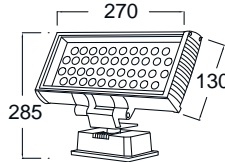

LED Floodlight - IP65

- Die cast aluminium body, Safety tempered glass, IP65

ITFL - 17

LED 18x1W
LEDRGB 18x1W

ITFL - 18

LED 36x1W
LEDRGB 36x1W

220 VAC	24VDC	DMX512
Fixed color	RGB color	Control

ITFL - 99