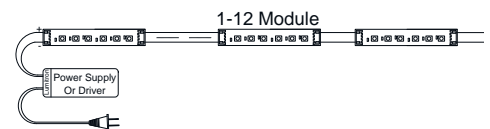

ITML - 1 LED Strip Light Indoor - IP20

ไฟเส้นแบบต่อเนื่องสามารถตัดโค้งได้ ใช้ตกแต่งตามสถานที่
หรูหรา เช่น โรงแรม ศูนย์ประชุม โรงภาพยนตร์ นอกจากนี้
ยังสามารถใช้เป็นไฟหลบได้ เช่น ในตู้โชว์สินค้า ห้องครัว
ตู้เสื้อผ้า และอื่นๆ

Specification

- FR4 PCB body, IP20
- Input Voltage: 12VDC
  - ☐ -RGB: Color Changer
  - ☐ -DMX512: Control by DMX512 system

ITML-1-3LED

ITML-1-5LED

ITML-1-6LED

REF.	LED Qty / Module	Watt / Module	Module Qty / M
ITML-1-3L	3 LED	1.25 Watt	12Module / M
ITML-1-5L	5 LED	2 Watt	9Module / M
ITML-1-6L	6 LED	2.5 Watt	6Module / M

LED

LUMITRON