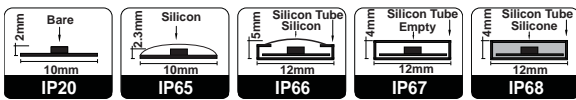

ITSL-20

ITSL-21

ITSL-22

ITSL-23

ITSL-24

REF.	LED Qty / M	Watt / M	Lumen / M	Voltage
ITSL-20-120L	120 LED	9.6W	240-720	24VDC
ITSL-21-120L	120 LED	9.6W	240-720	24VDC
ITSL-21-240L	240 LED	19.2W	480-1,440	12VDC
ITSL-22-60L	60 LED	14.4W	360-960	24VDC
ITSL-23-120L	120 LED	28.8W	720-1,920	24VDC
ITSL-24-192L	192 LED	19.2W	960-1,150	24VDC