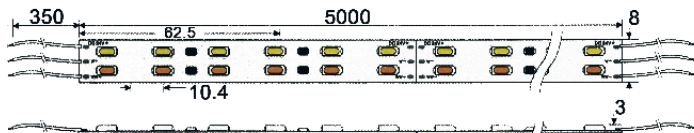

ITSL-20

ITSL-21

ITSL-22

ITSL-23

ITSL-24

REF.	LED Qty / M	Watt / M	Lumen / M	Voltage
ITSL-20-120L	120 LED	9.6W	240-720	24VDC
ITSL-21-120L	120 LED	9.6W	240-720	24VDC
ITSL-21-240L	240 LED	19.2W	480-1,440	12VDC
ITSL-22-60L	60 LED	14.4W	360-960	24VDC
ITSL-23-120L	120 LED	28.8W	720-1,920	24VDC
ITSL-24-192L	192 LED	19.2W	960-1,150	24VDC