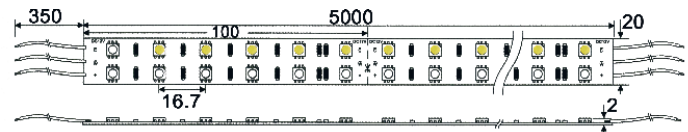

ITSL-20

ITSL-21

ITSL-22

ITSL-23

ITSL-24

REF.	LED Qty / M	Watt / M	Lumen / M	Voltage
ITSL-20-120L	120 LED	9.6W	240-720	24VDC
ITSL-21-120L	120 LED	9.6W	240-720	24VDC
ITSL-21-240L	240 LED	19.2W	480-1,440	12VDC
ITSL-22-60L	60 LED	14.4W	360-960	24VDC
ITSL-23-120L	120 LED	28.8W	720-1,920	24VDC
ITSL-24-192L	192 LED	19.2W	960-1,150	24VDC