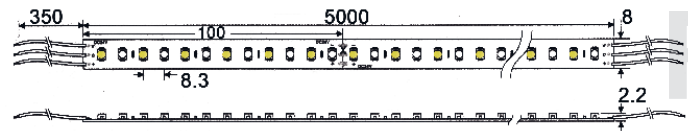

ITSL-20

ITSL-21

ITSL-22

ITSL-23

ITSL-24

REF.	LED Qty / M	Watt / M	Lumen / M	Voltage
ITSL-20-120L	120 LED	9.6W	240-720	24VDC
ITSL-21-120L	120 LED	9.6W	240-720	24VDC
ITSL-21-240L	240 LED	19.2W	480-1,440	12VDC
ITSL-22-60L	60 LED	14.4W	360-960	24VDC
ITSL-23-120L	120 LED	28.8W	720-1,920	24VDC
ITSL-24-192L	192 LED	19.2W	960-1,150	24VDC