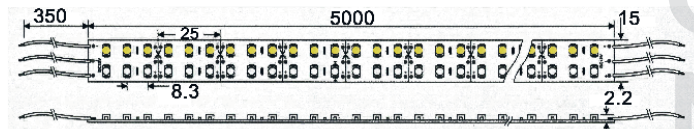

ITSL-20

ITSL-21

ITSL-22

ITSL-23

ITSL-24

REF.	LED Qty / M	Watt / M	Lumen / M	Voltage
ITSL-20-120L	120 LED	9.6W	240-720	24VDC
ITSL-21-120L	120 LED	9.6W	240-720	24VDC
ITSL-21-240L	240 LED	19.2W	480-1,440	12VDC
ITSL-22-60L	60 LED	14.4W	360-960	24VDC
ITSL-23-120L	120 LED	28.8W	720-1,920	24VDC
ITSL-24-192L	192 LED	19.2W	960-1,150	24VDC