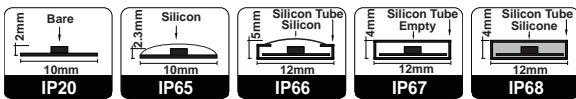

ITSL-20

ITSL-21

ITSL-22

ITSL-23

ITSL-24

REF.	LED Qty / M	Watt / M	Lumen / M	Voltage
ITSL-20-120L	120 LED	9.6W	240-720	24VDC
ITSL-21-120L	120 LED	9.6W	240-720	24VDC
ITSL-21-240L	240 LED	19.2W	480-1,440	12VDC
ITSL-22-60L	60 LED	14.4W	360-960	24VDC
ITSL-23-120L	120 LED	28.8W	720-1,920	24VDC
ITSL-24-192L	192 LED	19.2W	960-1,150	24VDC