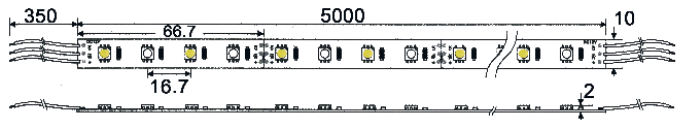

ITSL-20

ITSL-21

ITSL-22

ITSL-23

ITSL-24

REF.	LED Qty / M	Watt / M	Lumen / M	Voltage
ITSL-20-120L	120 LED	9.6W	240-720	24VDC
ITSL-21-120L	120 LED	9.6W	240-720	24VDC
ITSL-21-240L	240 LED	19.2W	480-1,440	12VDC
ITSL-22-60L	60 LED	14.4W	360-960	24VDC
ITSL-23-120L	120 LED	28.8W	720-1,920	24VDC
ITSL-24-192L	192 LED	19.2W	960-1,150	24VDC