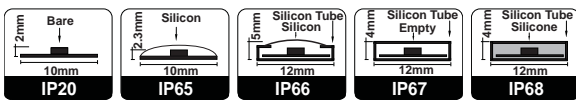

ITSL-20

ITSL-21

ITSL-22

ITSL-23

ITSL-24

REF.	LED Qty / M	Watt / M	Lumen / M	Voltage
ITSL-20-120L	120 LED	9.6W	240-720	24VDC
ITSL-21-120L	120 LED	9.6W	240-720	24VDC
ITSL-21-240L	240 LED	19.2W	480-1,440	12VDC
ITSL-22-60L	60 LED	14.4W	360-960	24VDC
ITSL-23-120L	120 LED	28.8W	720-1,920	24VDC
ITSL-24-192L	192 LED	19.2W	960-1,150	24VDC