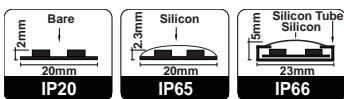

ITSL-20

ITSL-21

ITSL-22

ITSL-23

ITSL-24

REF.	LED Qty / M	Watt / M	Lumen / M	Voltage
ITSL-20-120L	120 LED	9.6W	240-720	24VDC
ITSL-21-120L	120 LED	9.6W	240-720	24VDC
ITSL-21-240L	240 LED	19.2W	480-1,440	12VDC
ITSL-22-60L	60 LED	14.4W	360-960	24VDC
ITSL-23-120L	120 LED	28.8W	720-1,920	24VDC
ITSL-24-192L	192 LED	19.2W	960-1,150	24VDC