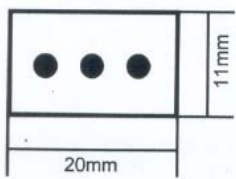

LMLED-UFL-3W
LED Rope Light IP65

L
U
M
I
T
R
O
N

*Let's Invent Tomorrow...
 by Energy Saving Lighting*

○ White
○ Warm White
○ Red
○ Green
○ Blue
○ Yellow
240
VAC

LUMITRON REF.	Length Roll	LED Spacing	NO. of LEDs	Watts	Watt per meter	Unit Length	No. of LED per unit
				480W	5.3W / M	1.8m (RG)	144 Pcs
LMLED-UFL-3W	90M	12.5mm	7200Pcs	288W	3.2W / M	3m (R,Y)	240 Pcs
				480W	5.3W / M	1.8m (G,B,W)	144 Pcs